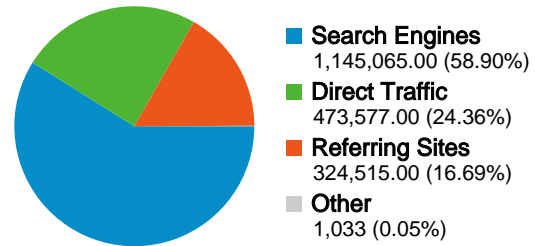

Site Usage

1,944,190 Visits

39.67% Bounce Rate

10,976,922 Pageviews

00:08:48 Avg. Time on Site

5.65 Pages/Visit

51.28% % New Visits

Visitors Overview

1,085,362 people visited this site

-  **1,944,190** Visits
-  **1,085,362** Absolute Unique Visitors
-  **10,976,922** Pageviews
-  **5.65** Average Pageviews
-  **00:08:48** Time on Site
-  **39.67%** Bounce Rate
-  **51.45%** New Visits

All traffic sources sent a total of 1,944,190 visits

-  **24.36% Direct Traffic**
-  **16.69% Referring Sites**
-  **58.90% Search Engines**

Top Traffic Sources

Sources	Visits	% visits
google (organic)	1,018,705	52.40%
(direct) ((none))	473,577	24.36%
adserver.abovetopsecret.com	85,210	4.38%
yahoo (organic)	80,865	4.16%
abovetopsecret.com (referral)	43,046	2.21%