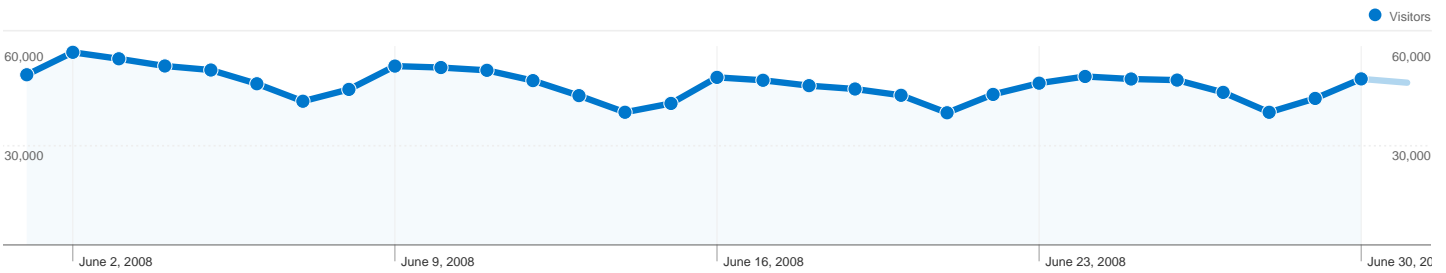

Site Usage

1,944,190 Visits

39.67% Bounce Rate

10,976,922 Pageviews

00:08:48 Avg. Time on Site

5.65 Pages/Visit

51.28% % New Visits

Visitors Overview

Visitors
1,085,362

Map Overlay world

Traffic Sources Overview

- **Search Engines**
1,145,065.00 (58.90%)
- **Direct Traffic**
473,577.00 (24.36%)
- **Referring Sites**
324,515.00 (16.69%)
- **Other**
1,033 (0.05%)

1,085,362 people visited this site

-  **1,944,190** Visits
-  **1,085,362** Absolute Unique Visitors
-  **10,976,922** Pageviews
-  **5.65** Average Pageviews
-  **00:08:48** Time on Site
-  **39.67%** Bounce Rate
-  **51.45%** New Visits