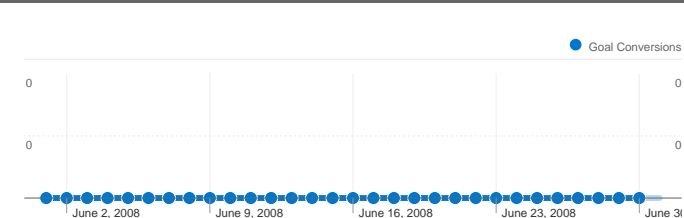

Goals Overview