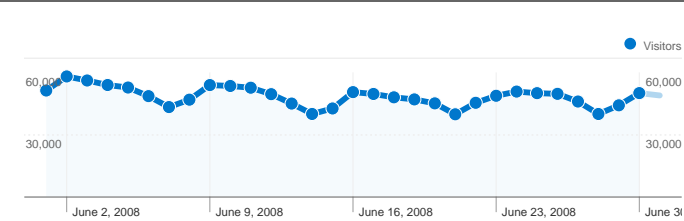

Site Usage

1,944,190 Visits

39.67% Bounce Rate

10,976,922 Pageviews

00:08:48 Avg. Time on Site

5.65 Pages/Visit

51.28% % New Visits

Visitors Overview

Visitors
1,085,362

Map Overlay world

Traffic Sources Overview

- **Search Engines**
1,145,065.00 (58.90%)
- **Direct Traffic**
473,577.00 (24.36%)
- **Referring Sites**
324,515.00 (16.69%)
- **Other**
1,033 (0.05%)

1,085,362 people visited this site

-  **1,944,190** Visits
-  **1,085,362** Absolute Unique Visitors
-  **10,976,922** Pageviews
-  **5.65** Average Pageviews
-  **00:08:48** Time on Site
-  **39.67%** Bounce Rate
-  **51.45%** New Visits

Pages on this site were viewed a total of 10,976,922 times

10,976,922 Pageviews

7,717,757 Unique Views

39.67% Bounce Rate

Top Content

Pages	Pageviews	% Pageviews
/	1,077,136	10.29%
/forum/today.php	604,016	5.77%
(other)	474,322	4.53%
/forum/	299,971	2.86%
/forum/myats.php	227,011	2.17%