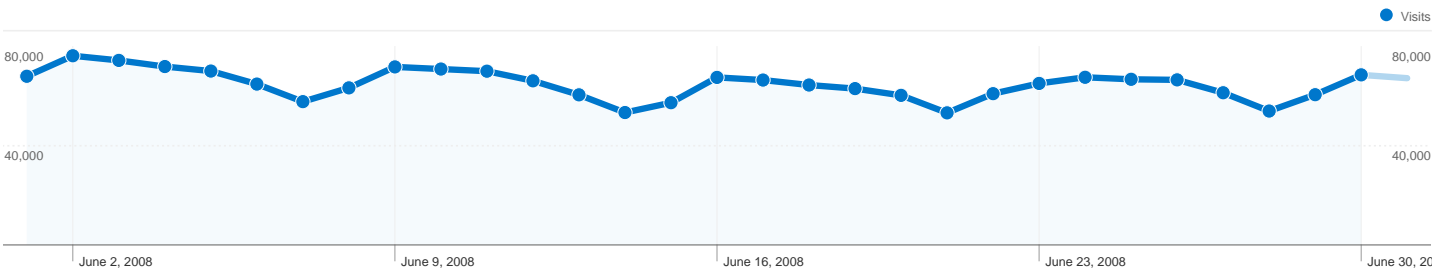

All traffic sources sent a total of 1,944,190 visits

- **24.36% Direct Traffic**
- **16.69% Referring Sites**
- **58.90% Search Engines**