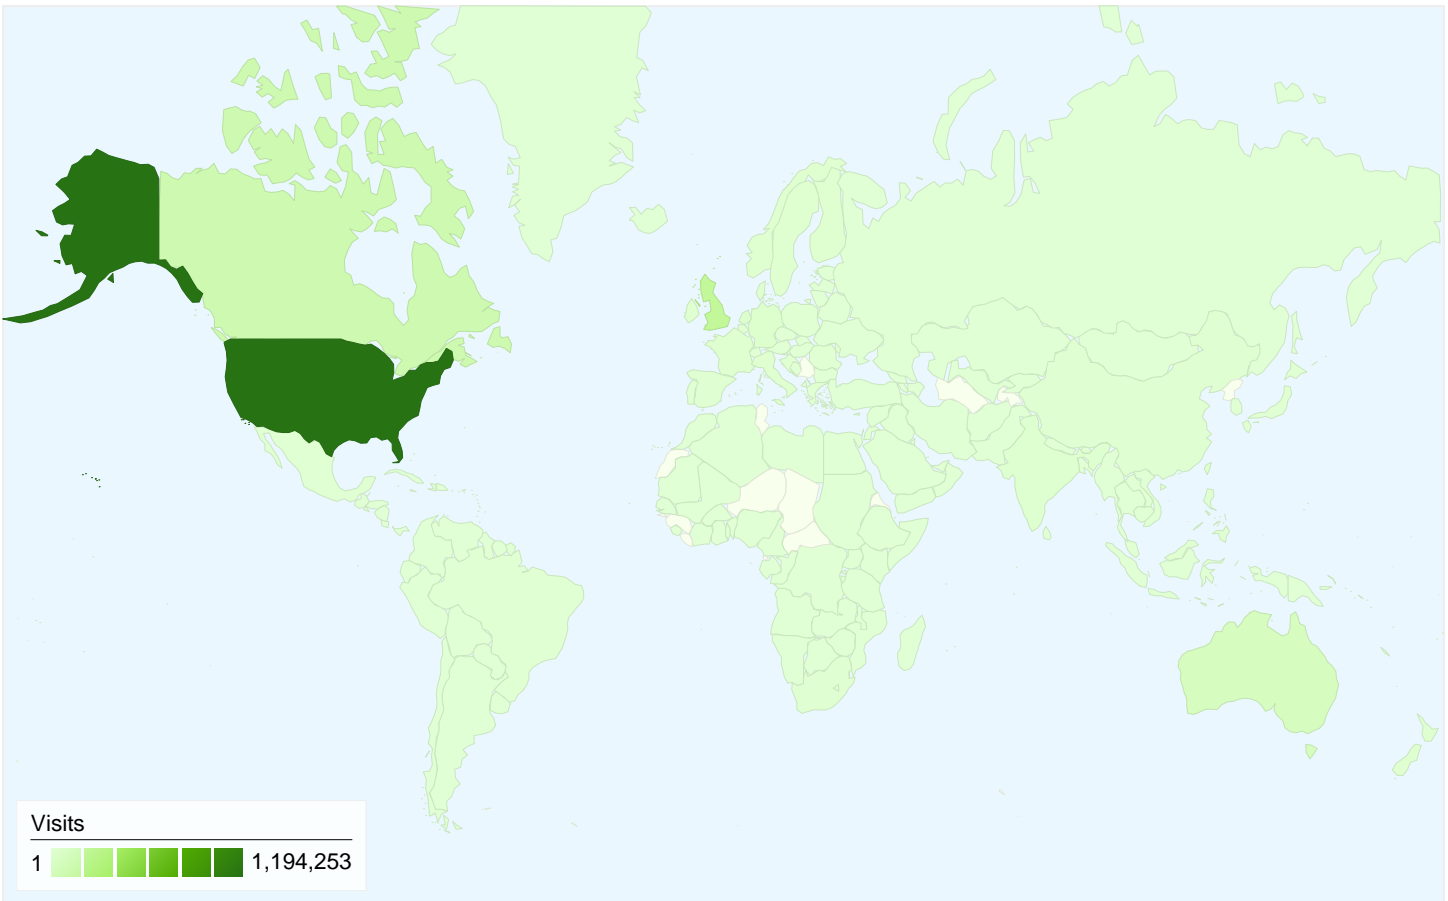

Visitors
1,085,362

Map Overlay world

Traffic Sources Overview

- **Search Engines**
1,145,065.00 (58.90%)
- **Direct Traffic**
473,577.00 (24.36%)
- **Referring Sites**
324,515.00 (16.69%)
- **Other**
1,033 (0.05%)

1,085,362 people visited this site

-  **1,944,190** Visits
-  **1,085,362** Absolute Unique Visitors
-  **10,976,922** Pageviews
-  **5.65** Average Pageviews
-  **00:08:48** Time on Site
-  **39.67%** Bounce Rate
-  **51.45%** New Visits

All traffic sources sent a total of 1,944,190 visits

-  **24.36% Direct Traffic**
-  **16.69% Referring Sites**
-  **58.90% Search Engines**

Top Traffic Sources

Sources	Visits	% visits
google (organic)	1,018,705	52.40%
(direct) ((none))	473,577	24.36%
adserver.abovetopsecret.com	85,210	4.38%
yahoo (organic)	80,865	4.16%
abovetopsecret.com (referral)	43,046	2.21%

Goal Performance

Goal Conversion Rate

Goal Conversion Rate
0.00%

Total Goal Value

Total Goal Value
\$0.00

1,944,190 visits came from 213 countries/territories

Site Usage

Country/Territory	Visits	Pages/Visit	Avg. Time on Site	% New Visits	Bounce Rate
United States	1,194,253	6.16	00:09:18	51.40%	34.23%
United Kingdom	206,055	5.95	00:09:42	45.16%	40.17%
Canada	129,078	5.28	00:08:42	45.83%	43.23%
Australia	74,011	5.15	00:09:40	45.92%	44.86%
Germany	23,636	4.80	00:06:44	53.72%	49.92%
Netherlands	20,549	5.48	00:08:53	39.61%	42.14%
India	19,244	2.57	00:03:17	81.56%	70.60%
Italy	13,216	2.89	00:03:42	74.60%	70.55%
France	12,956	3.26	00:04:44	66.42%	61.39%
Finland	12,876	4.95	00:08:39	42.02%	39.45%