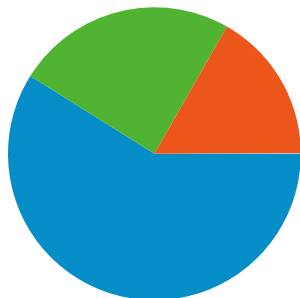

Site Usage

1,944,190 Visits

39.67% Bounce Rate

10,976,922 Pageviews

00:08:48 Avg. Time on Site

5.65 Pages/Visit

51.28% % New Visits

Visitors Overview

Visitors
1,085,362

Map Overlay world

Traffic Sources Overview

- **Search Engines**
1,145,065.00 (58.90%)
- **Direct Traffic**
473,577.00 (24.36%)
- **Referring Sites**
324,515.00 (16.69%)
- **Other**
1,033 (0.05%)

1,085,362 people visited this site

-  **1,944,190** Visits
-  **1,085,362** Absolute Unique Visitors
-  **10,976,922** Pageviews
-  **5.65** Average Pageviews
-  **00:08:48** Time on Site
-  **39.67%** Bounce Rate
-  **51.45%** New Visits

All traffic sources sent a total of 1,944,190 visits

-  **24.36% Direct Traffic**
-  **16.69% Referring Sites**
-  **58.90% Search Engines**

Top Traffic Sources

Sources	Visits	% visits
google (organic)	1,018,705	52.40%
(direct) ((none))	473,577	24.36%
adserver.abovetopsecret.com	85,210	4.38%
yahoo (organic)	80,865	4.16%
abovetopsecret.com (referral)	43,046	2.21%