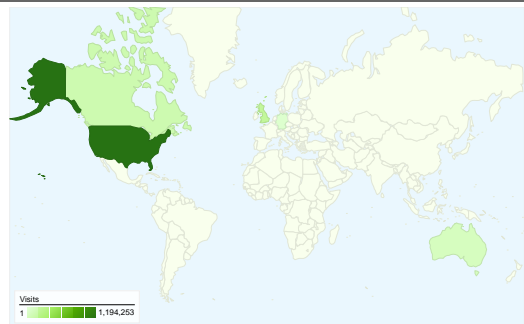

Site Usage

1,944,190 Visits

39.67% Bounce Rate

10,976,922 Pageviews

00:08:48 Avg. Time on Site

5.65 Pages/Visit

51.28% % New Visits

Visitors Overview

Visitors
1,085,362

Map Overlay world

Traffic Sources Overview

- **Search Engines**
1,145,065.00 (58.90%)
- **Direct Traffic**
473,577.00 (24.36%)
- **Referring Sites**
324,515.00 (16.69%)
- **Other**
1,033 (0.05%)

1,085,362 people visited this site

-  **1,944,190** Visits
-  **1,085,362** Absolute Unique Visitors
-  **10,976,922** Pageviews
-  **5.65** Average Pageviews
-  **00:08:48** Time on Site
-  **39.67%** Bounce Rate
-  **51.45%** New Visits

All traffic sources sent a total of 1,944,190 visits

-  **24.36% Direct Traffic**
-  **16.69% Referring Sites**
-  **58.90% Search Engines**

Top Traffic Sources

Sources	Visits	% visits
google (organic)	1,018,705	52.40%
(direct) ((none))	473,577	24.36%
adserver.abovetopsecret.com	85,210	4.38%
yahoo (organic)	80,865	4.16%
abovetopsecret.com (referral)	43,046	2.21%