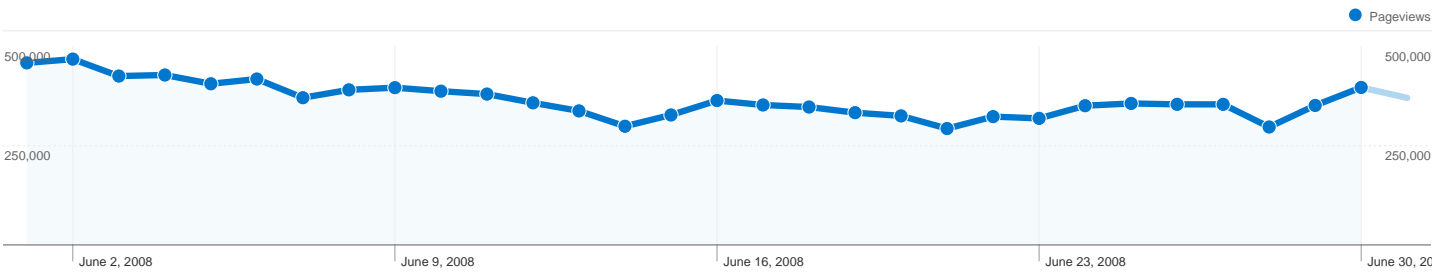

Site Usage

1,944,190 Visits

39.67% Bounce Rate

10,976,922 Pageviews

00:08:48 Avg. Time on Site

5.65 Pages/Visit

51.28% % New Visits

Visitors Overview

1,085,362 people visited this site

-  **1,944,190** Visits
-  **1,085,362** Absolute Unique Visitors
-  **10,976,922** Pageviews
-  **5.65** Average Pageviews
-  **00:08:48** Time on Site
-  **39.67%** Bounce Rate
-  **51.45%** New Visits

Goal Performance

Goal Conversion Rate

Goal Conversion Rate
0.00%

Total Goal Value

Total Goal Value
\$0.00

1,944,190 visits came from 213 countries/territories

Site Usage

Country/Territory	Visits	Pages/Visit	Avg. Time on Site	% New Visits	Bounce Rate
United States	1,194,253	6.16	00:09:18	51.40%	34.23%
United Kingdom	206,055	5.95	00:09:42	45.16%	40.17%
Canada	129,078	5.28	00:08:42	45.83%	43.23%
Australia	74,011	5.15	00:09:40	45.92%	44.86%
Germany	23,636	4.80	00:06:44	53.72%	49.92%
Netherlands	20,549	5.48	00:08:53	39.61%	42.14%
India	19,244	2.57	00:03:17	81.56%	70.60%
Italy	13,216	2.89	00:03:42	74.60%	70.55%
France	12,956	3.26	00:04:44	66.42%	61.39%
Finland	12,876	4.95	00:08:39	42.02%	39.45%

Pages on this site were viewed a total of 10,976,922 times

10,976,922 Pageviews

7,717,757 Unique Views

39.67% Bounce Rate

Top Content

Pages	Pageviews	% Pageviews
/	1,077,136	10.29%
/forum/today.php	604,016	5.77%
(other)	474,322	4.53%
/forum/	299,971	2.86%
/forum/myats.php	227,011	2.17%