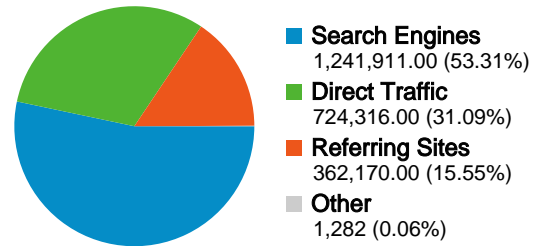

2,329,679 Visits

1,227,411 Absolute Unique Visitors

10,501,536 Pageviews

4.51 Average Pageviews

00:07:21 Time on Site

45.98% Bounce Rate

48.33% New Visits

Technical Profile

Browser	Visits	% visits	Connection Speed	Visits	% visits
Internet Explorer	1,142,532	49.04%	Cable	856,265	36.75%
Firefox	909,314	39.03%	DSL	650,122	27.91%
Safari	144,666	6.21%	Unknown	586,405	25.17%
Opera	52,636	2.26%	T1	152,755	6.56%
Chrome	51,764	2.22%	Dialup	60,939	2.62%

All traffic sources sent a total of 2,329,679 visits

-  **31.09%** Direct Traffic
-  **15.55%** Referring Sites
-  **53.31%** Search Engines

Top Traffic Sources

Sources	Visits	% visits
google (organic)	1,098,243	47.14%
(direct) ((none))	724,316	31.09%
yahoo (organic)	93,069	3.99%
abovetopsecret.com (referral)	61,184	2.63%
adserver.abovetopsecret.com	37,335	1.60%