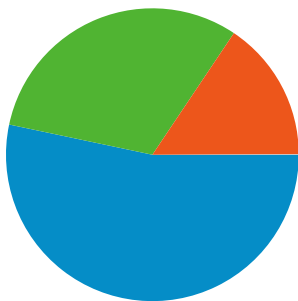

Traffic Sources Overview

- **Search Engines**
  1,241,911.00 (53.31%)
- **Direct Traffic**
  724,316.00 (31.09%)
- **Referring Sites**
  362,170.00 (15.55%)
- **Other**
  1,282 (0.06%)

Content Overview

Pages	Pageviews	% Pageviews
/	1,340,713	12.86%
/forum/today.php	786,785	7.54%
/forum/	328,046	3.15%
/forum/myats.php	241,153	2.31%
/forum/1/pg1/srtpages	97,714	0.94%