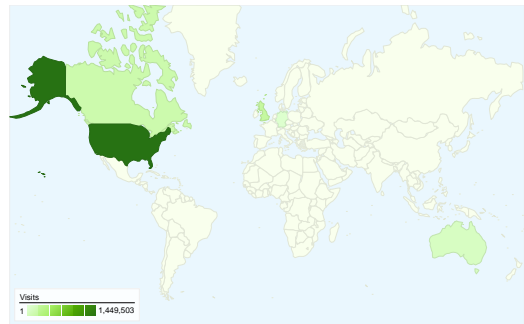

Site Usage

2,329,679 Visits

45.98% Bounce Rate

10,501,536 Pageviews

00:07:21 Avg. Time on Site

4.51 Pages/Visit

48.33% % New Visits

Visitors Overview

Visitors
1,227,411

Map Overlay world

Traffic Sources Overview

- **Search Engines**
1,241,911.00 (53.31%)
- **Direct Traffic**
724,316.00 (31.09%)
- **Referring Sites**
362,170.00 (15.55%)
- **Other**
1,282 (0.06%)

All traffic sources sent a total of 2,329,679 visits

-  **31.09%** Direct Traffic
-  **15.55%** Referring Sites
-  **53.31%** Search Engines

Top Traffic Sources

Sources	Visits	% visits
google (organic)	1,098,243	47.14%
(direct) ((none))	724,316	31.09%
yahoo (organic)	93,069	3.99%
abovetopsecret.com (referral)	61,184	2.63%
adserver.abovetopsecret.com	37,335	1.60%

Site Usage

Visits	Pages/Visit	Avg. Time on Site	% New Visits	Bounce Rate	
2,329,679 % of Site Total: 100.00%	4.51 Site Avg: 4.51 (0.00%)	00:07:21 Site Avg: 00:07:21 (0.00%)	48.49% Site Avg: 48.33% (0.33%)	45.98% Site Avg: 45.98% (0.00%)	
Country/Territory	Visits	Pages/Visit	Avg. Time on Site	% New Visits	Bounce Rate
United States	1,449,503	4.51	00:07:14	48.71%	45.56%
United Kingdom	224,603	5.38	00:08:59	42.19%	39.32%
Canada	170,882	4.90	00:08:06	42.79%	41.45%
Australia	79,409	5.04	00:09:11	40.59%	40.91%
Germany	27,413	4.68	00:06:48	52.31%	48.99%
Netherlands	25,566	4.92	00:07:34	36.73%	42.12%
India	23,246	2.32	00:02:53	82.34%	71.77%
Sweden	15,064	3.97	00:06:40	41.14%	43.48%
Ireland	14,744	4.11	00:06:36	55.97%	52.51%
Norway	14,729	5.19	00:12:11	38.08%	41.52%