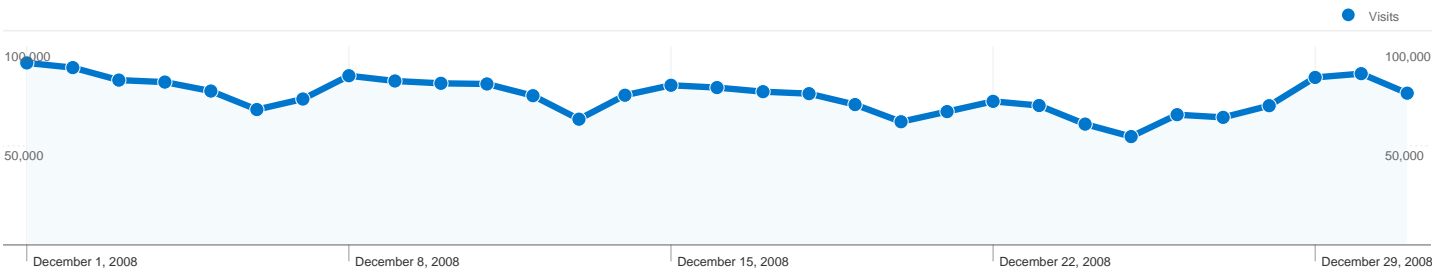

All traffic sources sent a total of 2,329,679 visits

- **31.09%** Direct Traffic
- **15.55%** Referring Sites
- **53.31%** Search Engines