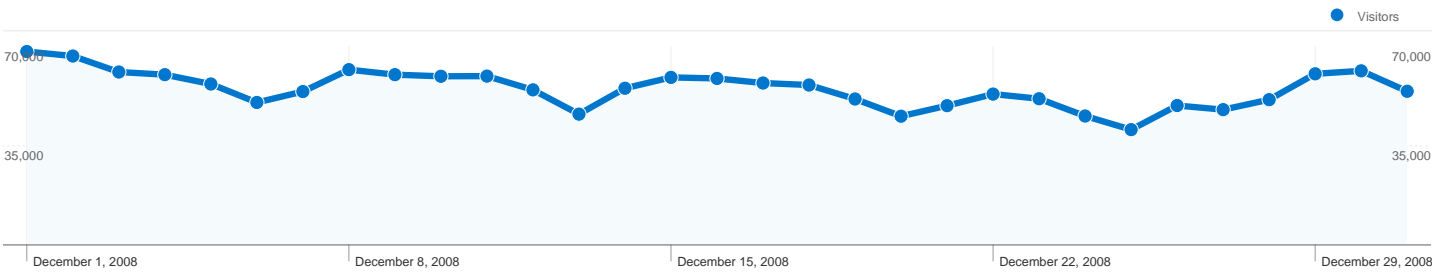

Site Usage

2,329,679 Visits

45.98% Bounce Rate

10,501,536 Pageviews

00:07:21 Avg. Time on Site

4.51 Pages/Visit

48.33% % New Visits

Visitors Overview

Visitors
1,227,411

Map Overlay world

Traffic Sources Overview

- **Search Engines**
1,241,911.00 (53.31%)
- **Direct Traffic**
724,316.00 (31.09%)
- **Referring Sites**
362,170.00 (15.55%)
- **Other**
1,282 (0.06%)

Content Overview

Pages	Pageviews	% Pageviews
/	1,340,713	12.86%
/forum/today.php	786,785	7.54%
/forum/	328,046	3.15%
/forum/myats.php	241,153	2.31%
/forum/1/pg1/srtpages	97,714	0.94%

1,227,411 people visited this site

2,329,679 Visits

1,227,411 Absolute Unique Visitors

10,501,536 Pageviews

4.51 Average Pageviews

00:07:21 Time on Site

45.98% Bounce Rate

48.33% New Visits

Technical Profile