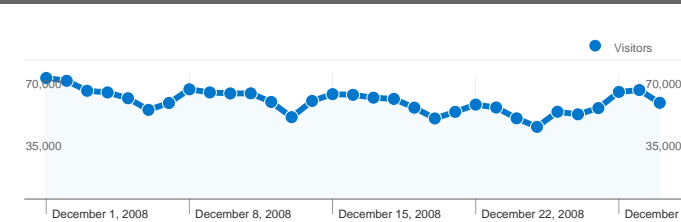

Site Usage

2,329,679 Visits

45.98% Bounce Rate

10,501,536 Pageviews

00:07:21 Avg. Time on Site

4.51 Pages/Visit

48.33% % New Visits

Visitors Overview

2,329,679 Visits

1,227,411 Absolute Unique Visitors

10,501,536 Pageviews

4.51 Average Pageviews

00:07:21 Time on Site

45.98% Bounce Rate

48.33% New Visits

Technical Profile

Site Usage

Visits	Pages/Visit	Avg. Time on Site	% New Visits	Bounce Rate	
2,329,679 % of Site Total: 100.00%	4.51 Site Avg: 4.51 (0.00%)	00:07:21 Site Avg: 00:07:21 (0.00%)	48.49% Site Avg: 48.33% (0.33%)	45.98% Site Avg: 45.98% (0.00%)	
Country/Territory	Visits	Pages/Visit	Avg. Time on Site	% New Visits	Bounce Rate
United States	1,449,503	4.51	00:07:14	48.71%	45.56%
United Kingdom	224,603	5.38	00:08:59	42.19%	39.32%
Canada	170,882	4.90	00:08:06	42.79%	41.45%
Australia	79,409	5.04	00:09:11	40.59%	40.91%
Germany	27,413	4.68	00:06:48	52.31%	48.99%
Netherlands	25,566	4.92	00:07:34	36.73%	42.12%
India	23,246	2.32	00:02:53	82.34%	71.77%
Sweden	15,064	3.97	00:06:40	41.14%	43.48%
Ireland	14,744	4.11	00:06:36	55.97%	52.51%
Norway	14,729	5.19	00:12:11	38.08%	41.52%

Pages on this site were viewed a total of 10,501,536 times

10,501,536 Pageviews

7,618,909 Unique Views

45.98% Bounce Rate

Top Content

Pages	Pageviews	% Pageviews
/	1,340,713	12.86%
/forum/today.php	786,785	7.54%
/forum/	328,046	3.15%
/forum/myats.php	241,153	2.31%
/forum/1/pg1/srtpages	97,714	0.94%