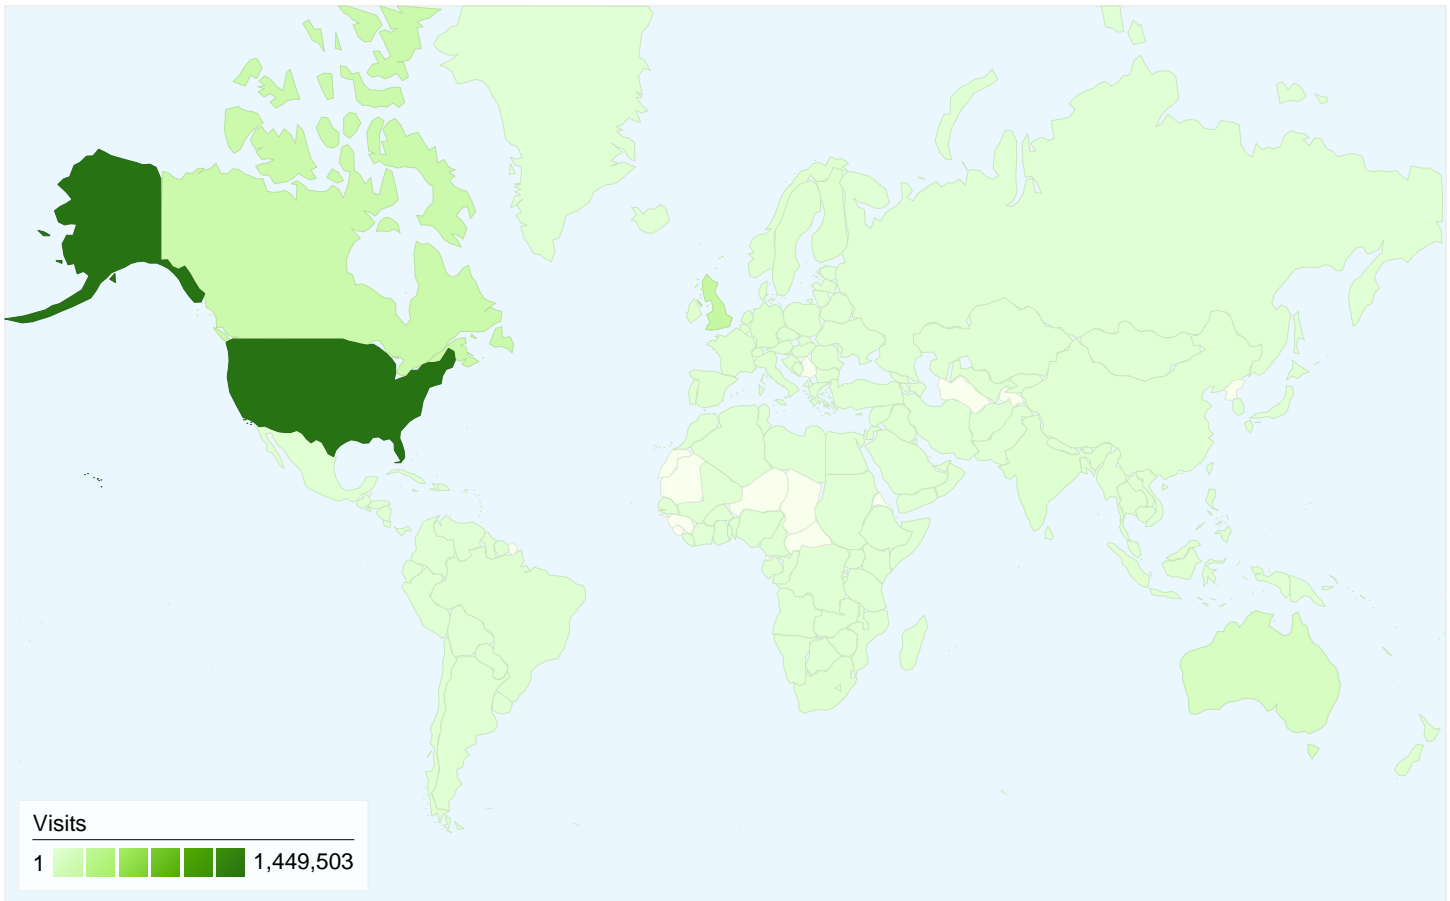

Visitors
1,227,411

Map Overlay world

Traffic Sources Overview

- **Search Engines**
1,241,911.00 (53.31%)
- **Direct Traffic**
724,316.00 (31.09%)
- **Referring Sites**
362,170.00 (15.55%)
- **Other**
1,282 (0.06%)

All traffic sources sent a total of 2,329,679 visits

-  **31.09%** Direct Traffic
-  **15.55%** Referring Sites
-  **53.31%** Search Engines

Top Traffic Sources

Sources	Visits	% visits
google (organic)	1,098,243	47.14%
(direct) ((none))	724,316	31.09%
yahoo (organic)	93,069	3.99%
abovetopsecret.com (referral)	61,184	2.63%
adserver.abovetopsecret.com	37,335	1.60%

Keywords	Visits	% visits
above top secret	78,306	6.31%
abovetopsecret	34,904	2.81%
ats	20,836	1.68%
abovetopsecret.com	8,990	0.72%
conspiracy theories	5,748	0.46%

2,329,679 visits came from 222 countries/territories

Site Usage

Visits	Pages/Visit	Avg. Time on Site	% New Visits	Bounce Rate	
2,329,679 % of Site Total: 100.00%	4.51 Site Avg: 4.51 (0.00%)	00:07:21 Site Avg: 00:07:21 (0.00%)	48.49% Site Avg: 48.33% (0.33%)	45.98% Site Avg: 45.98% (0.00%)	
Country/Territory	Visits	Pages/Visit	Avg. Time on Site	% New Visits	Bounce Rate
United States	1,449,503	4.51	00:07:14	48.71%	45.56%
United Kingdom	224,603	5.38	00:08:59	42.19%	39.32%
Canada	170,882	4.90	00:08:06	42.79%	41.45%
Australia	79,409	5.04	00:09:11	40.59%	40.91%
Germany	27,413	4.68	00:06:48	52.31%	48.99%
Netherlands	25,566	4.92	00:07:34	36.73%	42.12%
India	23,246	2.32	00:02:53	82.34%	71.77%
Sweden	15,064	3.97	00:06:40	41.14%	43.48%
Ireland	14,744	4.11	00:06:36	55.97%	52.51%
Norway	14,729	5.19	00:12:11	38.08%	41.52%