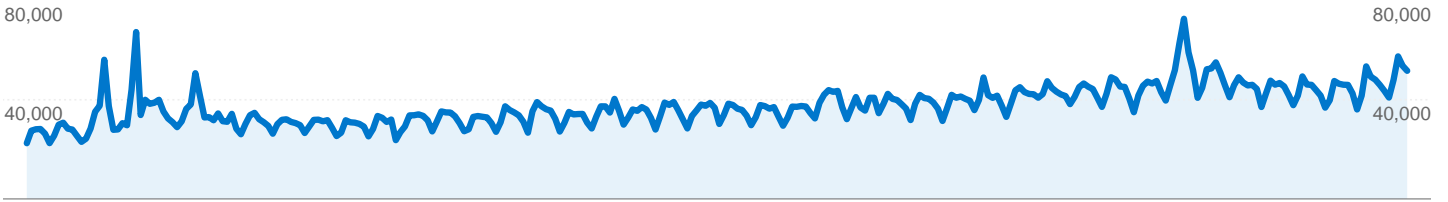

All traffic sources sent a total of 11,388,773 visits

- **27.83%** Direct Traffic
- **17.34%** Referring Sites
- **54.80%** Search Engines