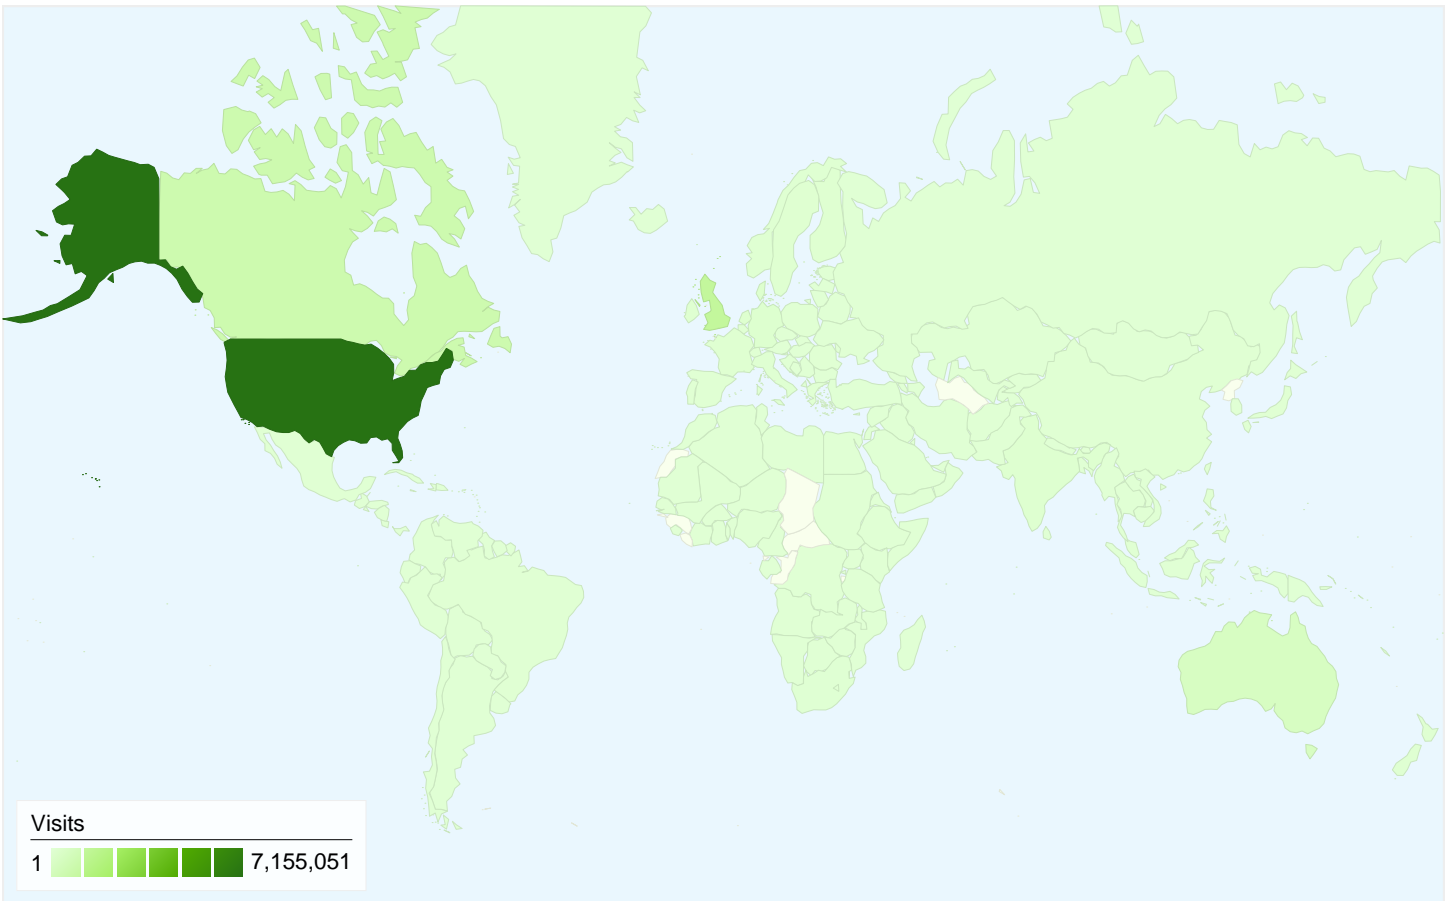

Visitors
6,194,483

Map Overlay world

Traffic Sources Overview

- **Search Engines**
6,241,539 (54.80%)
- **Direct Traffic**
3,169,508 (27.83%)
- **Referring Sites**
1,974,954 (17.34%)
- **Other**
2,772 (0.02%)

Browser	Visits	% visits	Connection Speed	Visits	% visits
Internet Explorer	6,832,487	59.99%	Cable	3,915,618	34.38%
Firefox	3,703,314	32.52%	DSL	3,086,390	27.10%
Safari	430,103	3.78%	Unknown	2,717,621	23.86%
Opera	210,148	1.85%	T1	901,856	7.92%
Mozilla	105,524	0.93%	Dialup	567,321	4.98%

All traffic sources sent a total of 11,388,773 visits

-  **27.83%** Direct Traffic
-  **17.34%** Referring Sites
-  **54.80%** Search Engines

Top Traffic Sources

Sources	Visits	% visits	Keywords	Visits	% visits
google (organic)	5,443,223	47.79%	above top secret	268,250	5.18%
(direct) ((none))	3,169,508	27.83%	abovetopsecret	138,787	2.68%
ask (organic)	247,438	2.17%	abovetopsecret.com	57,701	1.11%
abovetopsecret.com (referral)	240,711	2.11%	(content targeting)	49,356	0.95%
yahoo (organic)	220,036	1.93%	area 51	48,815	0.94%

11,388,773 visits came from 223 countries/territories

Site Usage

Country/Territory	Visits	Pages/Visit	Avg. Time on Site	% New Visits	Bounce Rate
United States	7,155,051	5.17	00:07:26	54.26%	47.63%
United Kingdom	1,194,061	6.26	00:09:09	45.58%	39.61%
Canada	796,684	5.63	00:07:50	47.51%	43.41%
Australia	387,720	5.34	00:09:05	46.85%	44.31%
Denmark	137,881	2.60	00:02:05	88.07%	87.97%
Germany	125,952	4.42	00:06:14	58.89%	53.81%
Netherlands	118,499	5.26	00:07:49	45.31%	45.83%
India	90,932	2.88	00:04:00	76.36%	65.85%
Sweden	79,436	5.18	00:07:43	43.78%	42.53%
Finland	72,892	4.96	00:08:06	51.64%	45.38%