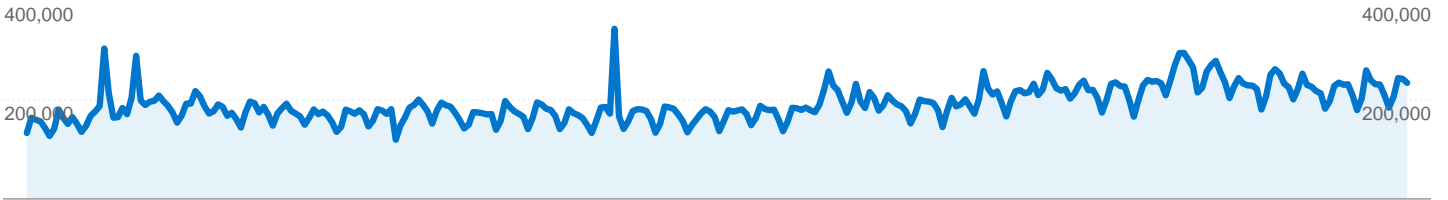

Site Usage

11,388,773 Visits

48.05% Bounce Rate

58,328,074 Pageviews

00:07:29 Avg. Time on Site

5.12 Pages/Visit

53.77% % New Visits

Visitors Overview

All traffic sources sent a total of 11,388,773 visits

-  **27.83%** Direct Traffic
-  **17.34%** Referring Sites
-  **54.80%** Search Engines

Top Traffic Sources

Sources	Visits	% visits	Keywords	Visits	% visits
google (organic)	5,443,223	47.79%	above top secret	268,250	5.18%
(direct) ((none))	3,169,508	27.83%	abovetopsecret	138,787	2.68%
ask (organic)	247,438	2.17%	abovetopsecret.com	57,701	1.11%
abovetopsecret.com (referral)	240,711	2.11%	(content targeting)	49,356	0.95%
yahoo (organic)	220,036	1.93%	area 51	48,815	0.94%

11,388,773 visits came from 223 countries/territories

Site Usage

Country/Territory	Visits	Pages/Visit	Avg. Time on Site	% New Visits	Bounce Rate
United States	7,155,051	5.17	00:07:26	54.26%	47.63%
United Kingdom	1,194,061	6.26	00:09:09	45.58%	39.61%
Canada	796,684	5.63	00:07:50	47.51%	43.41%
Australia	387,720	5.34	00:09:05	46.85%	44.31%
Denmark	137,881	2.60	00:02:05	88.07%	87.97%
Germany	125,952	4.42	00:06:14	58.89%	53.81%
Netherlands	118,499	5.26	00:07:49	45.31%	45.83%
India	90,932	2.88	00:04:00	76.36%	65.85%
Sweden	79,436	5.18	00:07:43	43.78%	42.53%
Finland	72,892	4.96	00:08:06	51.64%	45.38%