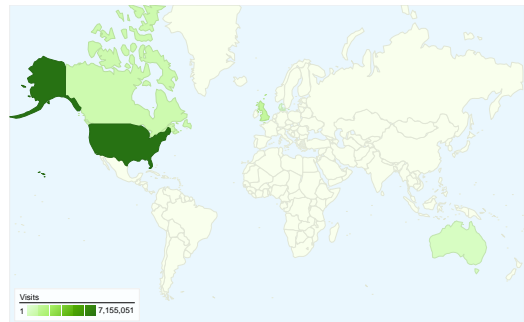

Site Usage

11,388,773 Visits

48.05% Bounce Rate

58,328,074 Pageviews

00:07:29 Avg. Time on Site

5.12 Pages/Visit

53.77% % New Visits

Visitors Overview

Visitors
6,194,483

Map Overlay world

Traffic Sources Overview

- **Search Engines**
6,241,539 (54.80%)
- **Direct Traffic**
3,169,508 (27.83%)
- **Referring Sites**
1,974,954 (17.34%)
- **Other**
2,772 (0.02%)

All traffic sources sent a total of 11,388,773 visits

-  **27.83%** Direct Traffic
-  **17.34%** Referring Sites
-  **54.80%** Search Engines

Top Traffic Sources

Sources	Visits	% visits	Keywords	Visits	% visits
google (organic)	5,443,223	47.79%	above top secret	268,250	5.18%
(direct) ((none))	3,169,508	27.83%	abovetopsecret	138,787	2.68%
ask (organic)	247,438	2.17%	abovetopsecret.com	57,701	1.11%
abovetopsecret.com (referral)	240,711	2.11%	(content targeting)	49,356	0.95%
yahoo (organic)	220,036	1.93%	area 51	48,815	0.94%

11,388,773 visits came from 223 countries/territories

Site Usage

Country/Territory	Visits	Pages/Visit	Avg. Time on Site	% New Visits	Bounce Rate
United States	7,155,051	5.17	00:07:26	54.26%	47.63%
United Kingdom	1,194,061	6.26	00:09:09	45.58%	39.61%
Canada	796,684	5.63	00:07:50	47.51%	43.41%
Australia	387,720	5.34	00:09:05	46.85%	44.31%
Denmark	137,881	2.60	00:02:05	88.07%	87.97%
Germany	125,952	4.42	00:06:14	58.89%	53.81%
Netherlands	118,499	5.26	00:07:49	45.31%	45.83%
India	90,932	2.88	00:04:00	76.36%	65.85%
Sweden	79,436	5.18	00:07:43	43.78%	42.53%
Finland	72,892	4.96	00:08:06	51.64%	45.38%