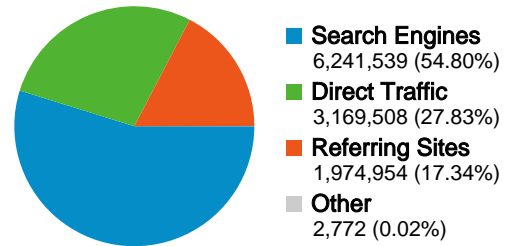

Site Usage

11,388,773 Visits

48.05% Bounce Rate

58,328,074 Pageviews

00:07:29 Avg. Time on Site

5.12 Pages/Visit

53.77% % New Visits

Visitors Overview

 **11,388,773** Visits

 **6,194,483** Absolute Unique Visitors

 **58,328,074** Pageviews

 **5.12** Average Pageviews

 **00:07:29** Time on Site

 **48.05%** Bounce Rate

 **53.85%** New Visits

Technical Profile

All traffic sources sent a total of 11,388,773 visits

-  **27.83%** Direct Traffic
-  **17.34%** Referring Sites
-  **54.80%** Search Engines

Top Traffic Sources

Sources	Visits	% visits	Keywords	Visits	% visits
google (organic)	5,443,223	47.79%	above top secret	268,250	5.18%
(direct) ((none))	3,169,508	27.83%	abovetopsecret	138,787	2.68%
ask (organic)	247,438	2.17%	abovetopsecret.com	57,701	1.11%
abovetopsecret.com (referral)	240,711	2.11%	(content targeting)	49,356	0.95%
yahoo (organic)	220,036	1.93%	area 51	48,815	0.94%

11,388,773 visits came from 223 countries/territories

Site Usage

Country/Territory	Visits	Pages/Visit	Avg. Time on Site	% New Visits	Bounce Rate
United States	7,155,051	5.17	00:07:26	54.26%	47.63%
United Kingdom	1,194,061	6.26	00:09:09	45.58%	39.61%
Canada	796,684	5.63	00:07:50	47.51%	43.41%
Australia	387,720	5.34	00:09:05	46.85%	44.31%
Denmark	137,881	2.60	00:02:05	88.07%	87.97%
Germany	125,952	4.42	00:06:14	58.89%	53.81%
Netherlands	118,499	5.26	00:07:49	45.31%	45.83%
India	90,932	2.88	00:04:00	76.36%	65.85%
Sweden	79,436	5.18	00:07:43	43.78%	42.53%
Finland	72,892	4.96	00:08:06	51.64%	45.38%