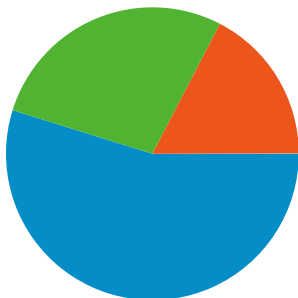

Site Usage

11,388,773 Visits

48.05% Bounce Rate

58,328,074 Pageviews

00:07:29 Avg. Time on Site

5.12 Pages/Visit

53.77% % New Visits

Visitors Overview

Visitors
6,194,483

Map Overlay world

Traffic Sources Overview

- **Search Engines**
6,241,539 (54.80%)
- **Direct Traffic**
3,169,508 (27.83%)
- **Referring Sites**
1,974,954 (17.34%)
- **Other**
2,772 (0.02%)

All traffic sources sent a total of 11,388,773 visits

-  **27.83%** Direct Traffic
-  **17.34%** Referring Sites
-  **54.80%** Search Engines

Top Traffic Sources

Sources	Visits	% visits	Keywords	Visits	% visits
google (organic)	5,443,223	47.79%	above top secret	268,250	5.18%
(direct) ((none))	3,169,508	27.83%	abovetopsecret	138,787	2.68%
ask (organic)	247,438	2.17%	abovetopsecret.com	57,701	1.11%
abovetopsecret.com (referral)	240,711	2.11%	(content targeting)	49,356	0.95%
yahoo (organic)	220,036	1.93%	area 51	48,815	0.94%

11,388,773 visits came from 223 countries/territories

Site Usage

Country/Territory	Visits	Pages/Visit	Avg. Time on Site	% New Visits	Bounce Rate
United States	7,155,051	5.17	00:07:26	54.26%	47.63%
United Kingdom	1,194,061	6.26	00:09:09	45.58%	39.61%
Canada	796,684	5.63	00:07:50	47.51%	43.41%
Australia	387,720	5.34	00:09:05	46.85%	44.31%
Denmark	137,881	2.60	00:02:05	88.07%	87.97%
Germany	125,952	4.42	00:06:14	58.89%	53.81%
Netherlands	118,499	5.26	00:07:49	45.31%	45.83%
India	90,932	2.88	00:04:00	76.36%	65.85%
Sweden	79,436	5.18	00:07:43	43.78%	42.53%
Finland	72,892	4.96	00:08:06	51.64%	45.38%