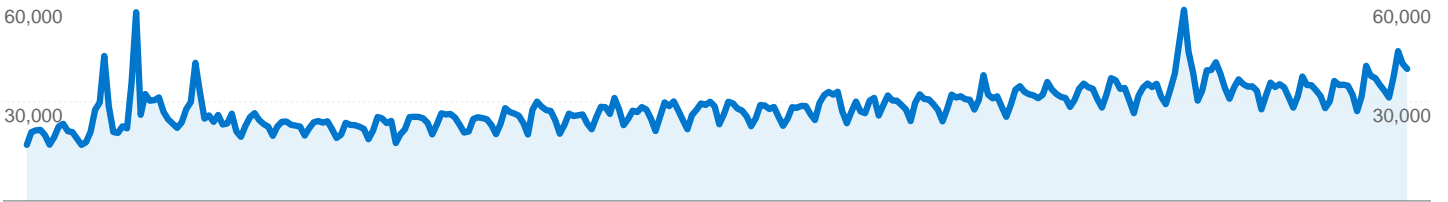

6,194,483 people visited this site

11,388,773 Visits

6,194,483 Absolute Unique Visitors

58,328,074 Pageviews

5.12 Average Pageviews

00:07:29 Time on Site

48.05% Bounce Rate

53.85% New Visits

Technical Profile

Browser	Visits	% visits	Connection Speed	Visits	% visits
Internet Explorer	6,832,487	59.99%	Cable	3,915,618	34.38%
Firefox	3,703,314	32.52%	DSL	3,086,390	27.10%
Safari	430,103	3.78%	Unknown	2,717,621	23.86%
Opera	210,148	1.85%	T1	901,856	7.92%
Mozilla	105,524	0.93%	Dialup	567,321	4.98%