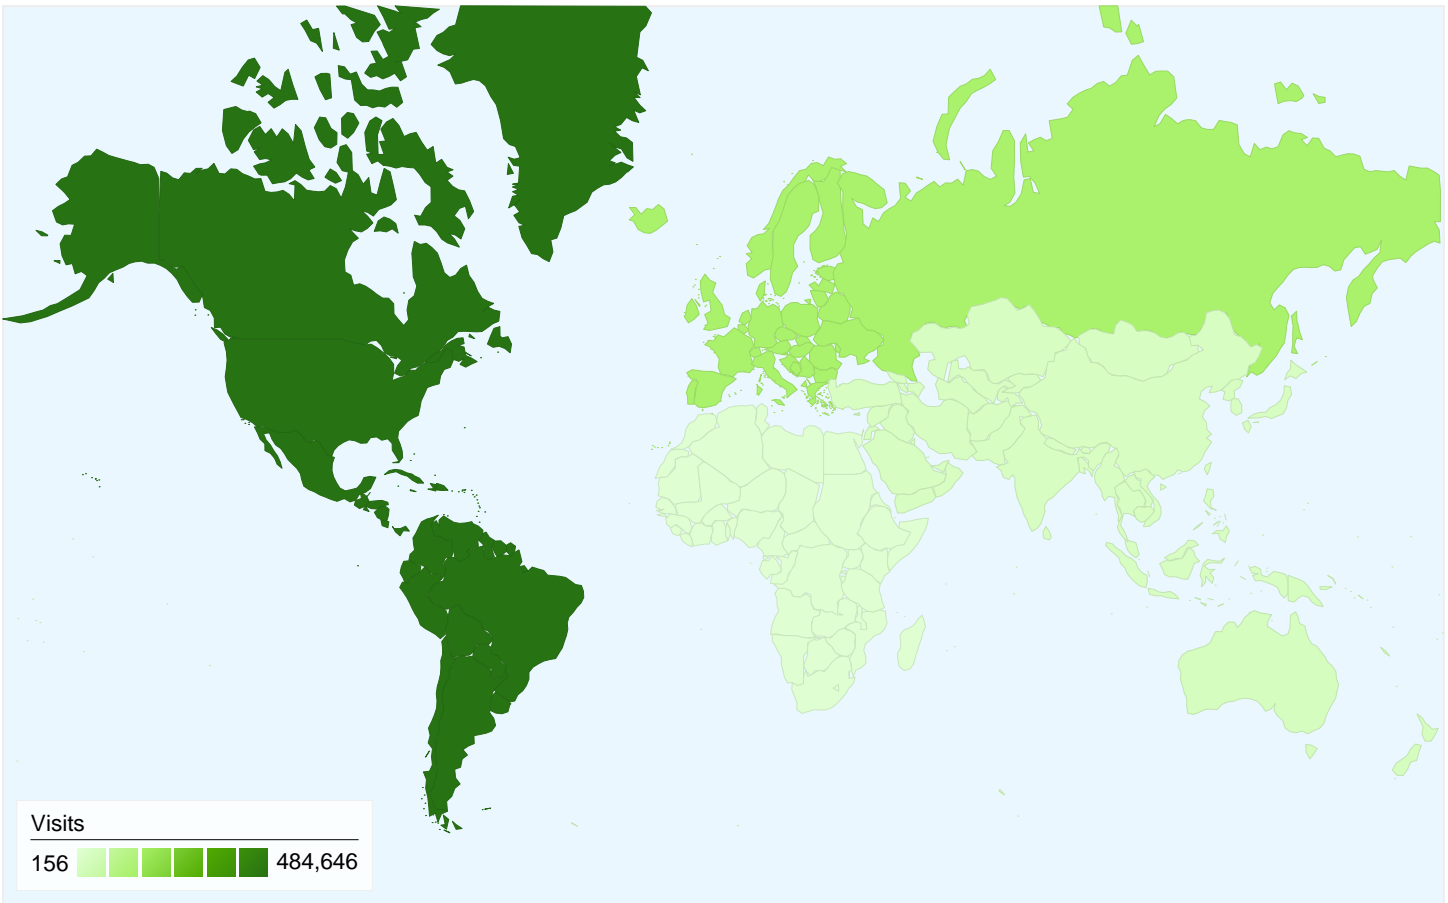

384,210 people visited this site

-  **693,235** Visits
-  **384,210** Absolute Unique Visitors
-  **3,710,004** Pageviews
-  **5.35** Average Pageviews
-  **00:07:30** Time on Site
-  **45.85%** Bounce Rate
-  **51.79%** New Visits

Traffic Sources Overview

Nov 1, 2006 - Nov 30, 2006

All traffic sources sent a total of 693,235 visits

-  33.03% Direct Traffic
-  14.42% Referring Sites
-  52.53% Search Engines

Top Traffic Sources

Sources	Visits	% visits	Keywords	Visits	% visits
google (organic)	286,286	41.30%	above top secret	14,321	3.93%
(direct) ((none))	228,991	33.03%	abovetopsecret	6,926	1.90%
yahoo (organic)	37,548	5.42%	area 51	4,512	1.24%
ask (organic)	26,871	3.88%	abovetopsecret.com	2,214	0.61%
belowtopsecret.com (referral)	20,479	2.95%	disney subliminal messages	1,887	0.52%

693,235 visits came from 6 continents

Site Usage

Visits 693,235 % of Site Total: 100.00%	Pages/Visit 5.35 Site Avg: 5.35 (0.00%)	Avg. Time on Site 00:07:30 Site Avg: 00:07:30 (0.00%)	% New Visits 51.79% Site Avg: 51.69% (0.20%)	Bounce Rate 45.85% Site Avg: 45.85% (0.00%)	
Continent	Visits	Pages/Visit	Avg. Time on Site	% New Visits	Bounce Rate
Americas	484,646	5.41	00:07:23	52.06%	45.77%
Europe	149,877	5.40	00:07:42	49.99%	45.25%
Oceania	29,466	5.96	00:10:01	42.07%	37.76%
Asia	25,572	3.65	00:05:44	65.54%	57.67%
Africa	3,518	3.07	00:05:54	73.59%	62.82%
(not set)	156	3.70	00:04:44	41.03%	41.03%