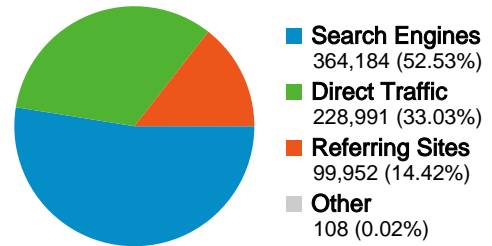

384,210 people visited this site

-  **693,235** Visits
-  **384,210** Absolute Unique Visitors
-  **3,710,004** Pageviews
-  **5.35** Average Pageviews
-  **00:07:30** Time on Site
-  **45.85%** Bounce Rate
-  **51.79%** New Visits

Technical Profile

Browser	Visits	% visits	Connection Speed	Visits	% visits
Internet Explorer	446,859	64.46%	Cable	227,587	32.83%
Firefox	198,980	28.70%	DSL	183,266	26.44%
Safari	22,706	3.28%	Unknown	172,424	24.87%
Opera	12,417	1.79%	T1	57,974	8.36%
Netscape	5,453	0.79%	Dialup	46,153	6.66%

Traffic Sources Overview

Nov 1, 2006 - Nov 30, 2006

All traffic sources sent a total of 693,235 visits

-  33.03% Direct Traffic
-  14.42% Referring Sites
-  52.53% Search Engines

Top Traffic Sources

Sources	Visits	% visits	Keywords	Visits	% visits
google (organic)	286,286	41.30%	above top secret	14,321	3.93%
(direct) ((none))	228,991	33.03%	abovetopsecret	6,926	1.90%
yahoo (organic)	37,548	5.42%	area 51	4,512	1.24%
ask (organic)	26,871	3.88%	abovetopsecret.com	2,214	0.61%
belowtopsecret.com (referral)	20,479	2.95%	disney subliminal messages	1,887	0.52%

693,235 visits came from 6 continents

Site Usage

Visits 693,235 % of Site Total: 100.00%	Pages/Visit 5.35 Site Avg: 5.35 (0.00%)	Avg. Time on Site 00:07:30 Site Avg: 00:07:30 (0.00%)	% New Visits 51.79% Site Avg: 51.69% (0.20%)	Bounce Rate 45.85% Site Avg: 45.85% (0.00%)	
Continent	Visits	Pages/Visit	Avg. Time on Site	% New Visits	Bounce Rate
Americas	484,646	5.41	00:07:23	52.06%	45.77%
Europe	149,877	5.40	00:07:42	49.99%	45.25%
Oceania	29,466	5.96	00:10:01	42.07%	37.76%
Asia	25,572	3.65	00:05:44	65.54%	57.67%
Africa	3,518	3.07	00:05:54	73.59%	62.82%
(not set)	156	3.70	00:04:44	41.03%	41.03%