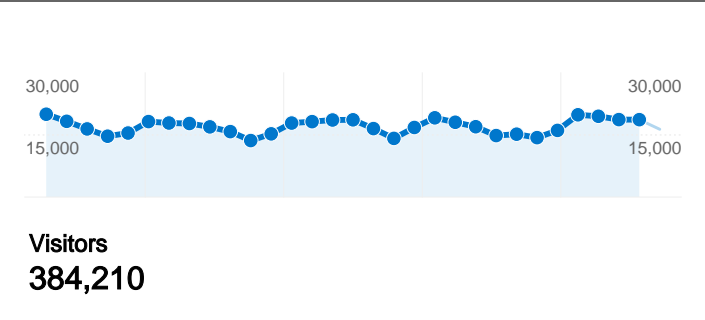

Site Usage

693,235 Visits

3,710,004 Pageviews

5.35 Pages/Visit

00:07:30 Avg. Time on Site

45.85% Bounce Rate

51.69% % New Visits

Visitors Overview

384,210 people visited this site

-  **693,235** Visits
-  **384,210** Absolute Unique Visitors
-  **3,710,004** Pageviews
-  **5.35** Average Pageviews
-  **00:07:30** Time on Site
-  **45.85%** Bounce Rate
-  **51.79%** New Visits

693,235 visits came from 6 continents

Site Usage

Visits 693,235 % of Site Total: 100.00%	Pages/Visit 5.35 Site Avg: 5.35 (0.00%)	Avg. Time on Site 00:07:30 Site Avg: 00:07:30 (0.00%)	% New Visits 51.79% Site Avg: 51.69% (0.20%)	Bounce Rate 45.85% Site Avg: 45.85% (0.00%)	
Continent	Visits	Pages/Visit	Avg. Time on Site	% New Visits	Bounce Rate
Americas	484,646	5.41	00:07:23	52.06%	45.77%
Europe	149,877	5.40	00:07:42	49.99%	45.25%
Oceania	29,466	5.96	00:10:01	42.07%	37.76%
Asia	25,572	3.65	00:05:44	65.54%	57.67%
Africa	3,518	3.07	00:05:54	73.59%	62.82%
(not set)	156	3.70	00:04:44	41.03%	41.03%

Pages on this site were viewed a total of 3,710,004 times

3,710,004 Pageviews

2,448,505 Unique Views

45.85% Bounce Rate

Top Content

Pages	Pageviews	% Pageviews
/forum/	588,830	15.87%
/forum/today.php	203,819	5.49%
/forum/19/pg1/srtpages	99,647	2.69%
/forum/23/pg1/srtpages	36,736	0.99%
/forum/16/pg1/srtpages	35,848	0.97%