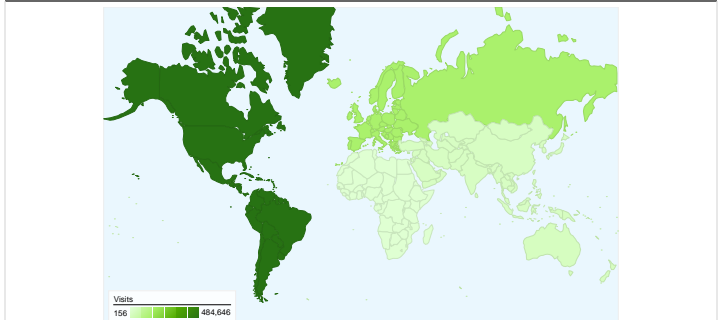

Map Overlay world