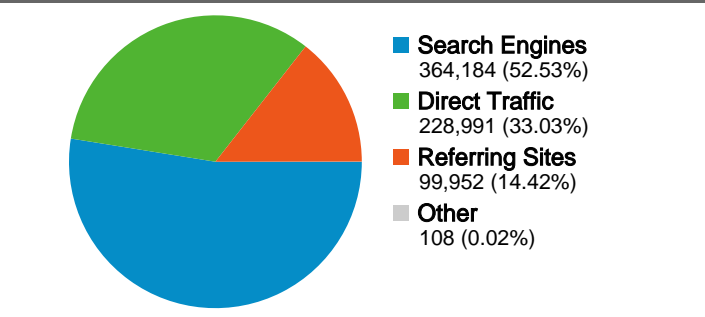

Traffic Sources Overview

Content Overview

Pages	Pageviews	% Pageviews
/forum/	588,830	15.87%
/forum/today.php	203,819	5.49%
/forum/19/pg1/srtpages	99,647	2.69%
/forum/23/pg1/srtpages	36,736	0.99%
/forum/16/pg1/srtpages	35,848	0.97%