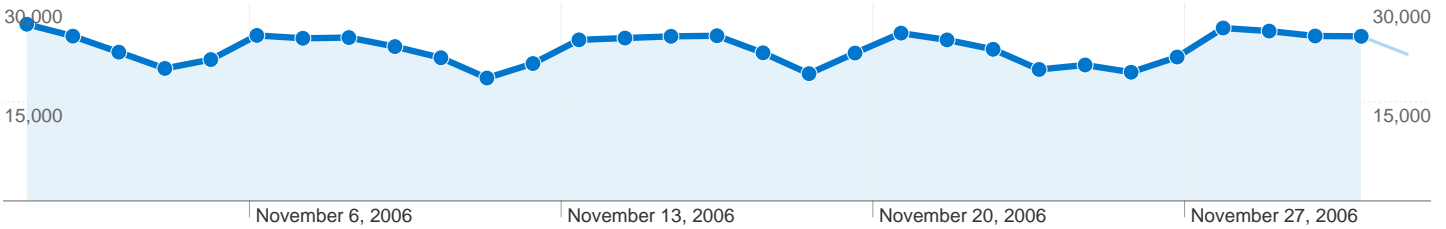

Traffic Sources Overview

Nov 1, 2006 - Nov 30, 2006

All traffic sources sent a total of 693,235 visits

- 33.03% Direct Traffic
- 14.42% Referring Sites
- 52.53% Search Engines