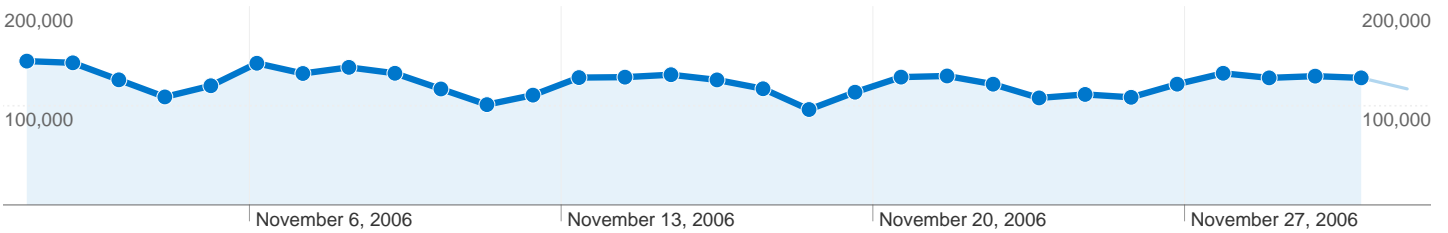

Site Usage

693,235 Visits

3,710,004 Pageviews

5.35 Pages/Visit

00:07:30 Avg. Time on Site

45.85% Bounce Rate

51.69% % New Visits

Visitors Overview

384,210 people visited this site

-  **693,235** Visits
-  **384,210** Absolute Unique Visitors
-  **3,710,004** Pageviews
-  **5.35** Average Pageviews
-  **00:07:30** Time on Site
-  **45.85%** Bounce Rate
-  **51.79%** New Visits

Traffic Sources Overview

Nov 1, 2006 - Nov 30, 2006

All traffic sources sent a total of 693,235 visits

-  33.03% Direct Traffic
-  14.42% Referring Sites
-  52.53% Search Engines

Top Traffic Sources

Sources	Visits	% visits	Keywords	Visits	% visits
google (organic)	286,286	41.30%	above top secret	14,321	3.93%
(direct) ((none))	228,991	33.03%	abovetopsecret	6,926	1.90%
yahoo (organic)	37,548	5.42%	area 51	4,512	1.24%
ask (organic)	26,871	3.88%	abovetopsecret.com	2,214	0.61%
belowtopsecret.com (referral)	20,479	2.95%	disney subliminal messages	1,887	0.52%

693,235 visits came from 6 continents

Site Usage

Visits 693,235 % of Site Total: 100.00%	Pages/Visit 5.35 Site Avg: 5.35 (0.00%)	Avg. Time on Site 00:07:30 Site Avg: 00:07:30 (0.00%)	% New Visits 51.79% Site Avg: 51.69% (0.20%)	Bounce Rate 45.85% Site Avg: 45.85% (0.00%)	
Continent	Visits	Pages/Visit	Avg. Time on Site	% New Visits	Bounce Rate
Americas	484,646	5.41	00:07:23	52.06%	45.77%
Europe	149,877	5.40	00:07:42	49.99%	45.25%
Oceania	29,466	5.96	00:10:01	42.07%	37.76%
Asia	25,572	3.65	00:05:44	65.54%	57.67%
Africa	3,518	3.07	00:05:54	73.59%	62.82%
(not set)	156	3.70	00:04:44	41.03%	41.03%