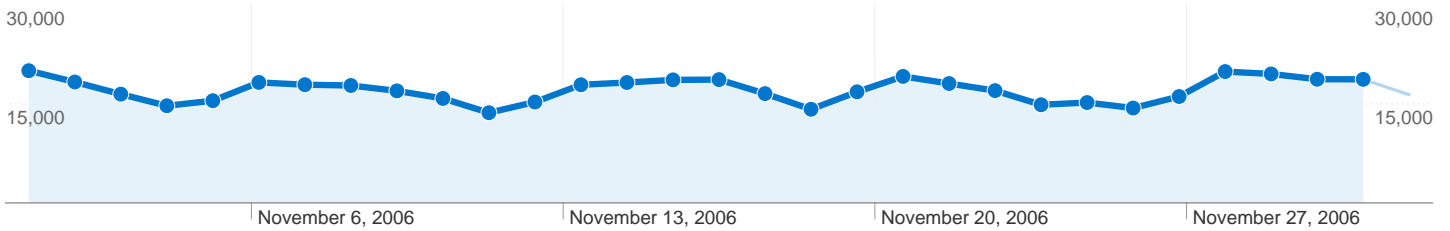

Site Usage

693,235 Visits

3,710,004 Pageviews

5.35 Pages/Visit

00:07:30 Avg. Time on Site

45.85% Bounce Rate

51.69% % New Visits

Visitors Overview

384,210 people visited this site

-  **693,235** Visits
-  **384,210** Absolute Unique Visitors
-  **3,710,004** Pageviews
-  **5.35** Average Pageviews
-  **00:07:30** Time on Site
-  **45.85%** Bounce Rate
-  **51.79%** New Visits

693,235 visits came from 6 continents

Site Usage

Visits 693,235 % of Site Total: 100.00%	Pages/Visit 5.35 Site Avg: 5.35 (0.00%)	Avg. Time on Site 00:07:30 Site Avg: 00:07:30 (0.00%)	% New Visits 51.79% Site Avg: 51.69% (0.20%)	Bounce Rate 45.85% Site Avg: 45.85% (0.00%)	
Continent	Visits	Pages/Visit	Avg. Time on Site	% New Visits	Bounce Rate
Americas	484,646	5.41	00:07:23	52.06%	45.77%
Europe	149,877	5.40	00:07:42	49.99%	45.25%
Oceania	29,466	5.96	00:10:01	42.07%	37.76%
Asia	25,572	3.65	00:05:44	65.54%	57.67%
Africa	3,518	3.07	00:05:54	73.59%	62.82%
(not set)	156	3.70	00:04:44	41.03%	41.03%

Pages on this site were viewed a total of 3,710,004 times

3,710,004 Pageviews

2,448,505 Unique Views

45.85% Bounce Rate

Top Content

Pages	Pageviews	% Pageviews
/forum/	588,830	15.87%
/forum/today.php	203,819	5.49%
/forum/19/pg1/srtpages	99,647	2.69%
/forum/23/pg1/srtpages	36,736	0.99%
/forum/16/pg1/srtpages	35,848	0.97%