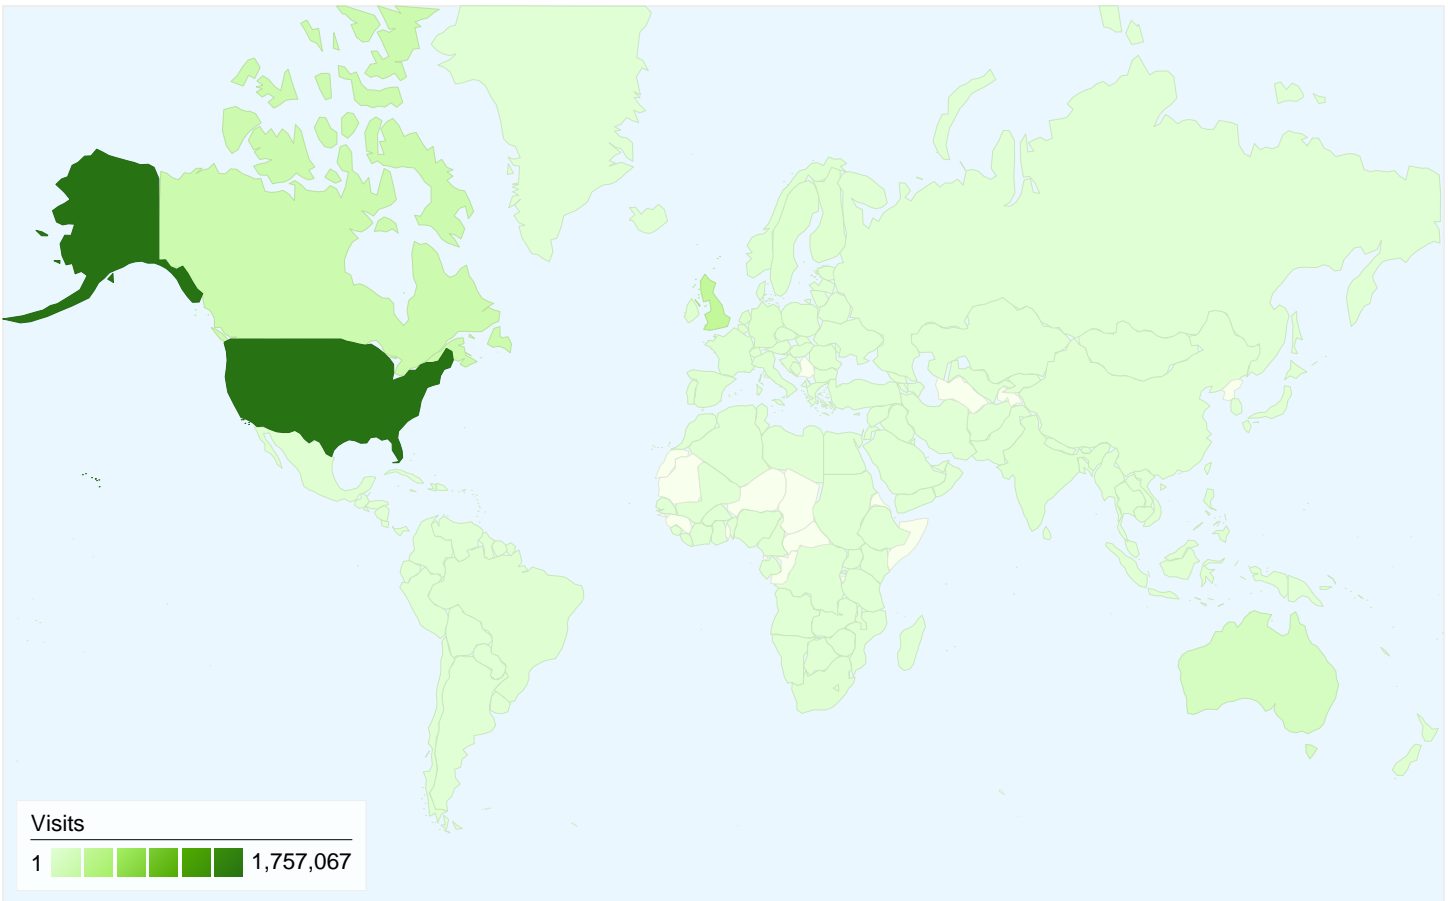

2,885,930 visits came from 220 countries/territories

Site Usage

Visits	Pages/Visit	Avg. Time on Site	% New Visits	Bounce Rate	
2,885,930 % of Site Total: 100.00%	4.35 Site Avg: 4.35 (0.00%)	00:07:12 Site Avg: 00:07:12 (0.00%)	46.84% Site Avg: 46.68% (0.33%)	47.71% Site Avg: 47.71% (0.00%)	
Country/Territory	Visits	Pages/Visit	Avg. Time on Site	% New Visits	Bounce Rate
United States	1,757,067	4.38	00:07:06	46.58%	47.24%
United Kingdom	303,938	5.07	00:08:48	41.68%	41.94%
Canada	200,165	4.96	00:07:56	41.33%	42.67%
Australia	102,665	4.62	00:08:53	40.97%	43.83%
Netherlands	34,953	4.32	00:07:06	39.96%	43.06%
Germany	33,587	4.14	00:06:48	46.42%	49.81%
India	24,722	2.24	00:03:20	81.28%	72.51%
Sweden	21,049	4.73	00:07:58	36.15%	43.55%
Norway	20,200	5.28	00:11:55	33.00%	38.95%