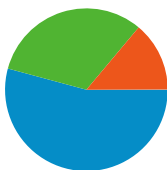

Traffic Sources Overview

- Search Engines
  1,564,090.00 (54.20%)
- Direct Traffic
  920,952.00 (31.91%)
- Referring Sites
  400,057.00 (13.86%)
- Other
  831 (0.03%)

Content Overview

Pages	Pageviews	% Pageviews
/	1,863,671	15.04%
/forum/today.php	936,409	7.56%
/forum/	328,979	2.66%
/forum/myats.php	283,311	2.29%
/forum/19/pg1/srtpages	127,437	1.03%