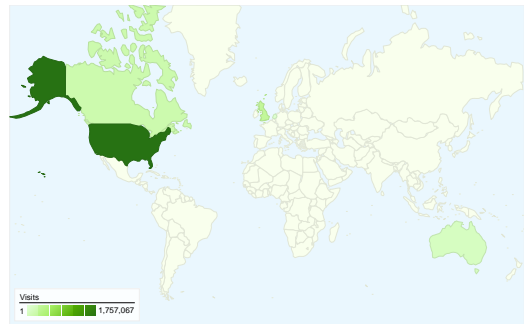

Site Usage

2,885,930 Visits

47.71% Bounce Rate

12,556,701 Pageviews

00:07:12 Avg. Time on Site

4.35 Pages/Visit

46.68% % New Visits

Visitors Overview

Visitors
1,484,522

Map Overlay world

Traffic Sources Overview

- Search Engines
1,564,090.00 (54.20%)
- Direct Traffic
920,952.00 (31.91%)
- Referring Sites
400,057.00 (13.86%)
- Other
831 (0.03%)

Content Overview

All traffic sources sent a total of 2,885,930 visits

-  31.91% Direct Traffic
-  13.86% Referring Sites
-  54.20% Search Engines

-  **Search Engines**
1,564,090.00 (54.20%)
-  **Direct Traffic**
920,952.00 (31.91%)
-  **Referring Sites**
400,057.00 (13.86%)
-  **Other**
831 (0.03%)

France	19,904	2.88	00:04:11	63.17%	63.06%
					1 - 10 of 220

Pages on this site were viewed a total of 12,556,701 times

 **12,556,701** Pageviews

 **9,052,996** Unique Views

 **47.71%** Bounce Rate

Top Content