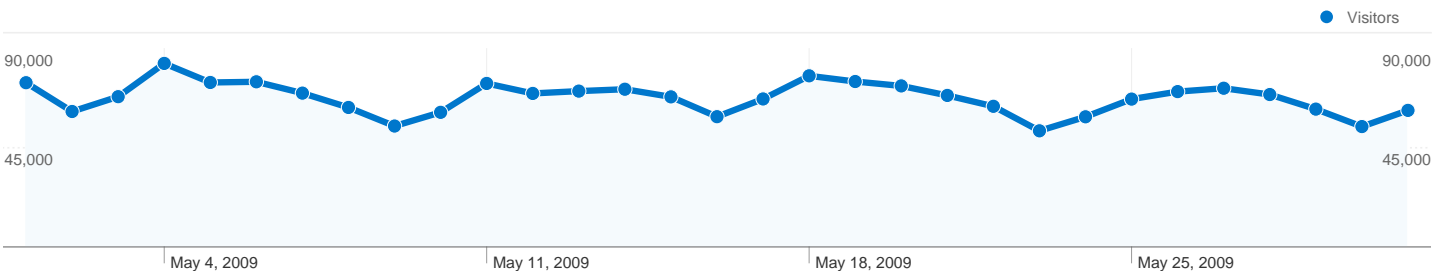

1,484,522 people visited this site

2,885,930 Visits

1,484,522 Absolute Unique Visitors

12,556,701 Pageviews

4.35 Average Pageviews

00:07:12 Time on Site

47.71% Bounce Rate

46.68% New Visits

Technical Profile

Browser	Visits	% visits	Connection Speed	Visits	% visits
Internet Explorer	1,311,533	45.45%	Cable	1,105,976	38.32%
Firefox	1,160,780	40.22%	DSL	823,998	28.55%
Safari	212,041	7.35%	Unknown	677,009	23.46%
Chrome	102,344	3.55%	T1	193,379	6.70%
Opera	55,080	1.91%	Dialup	62,384	2.16%