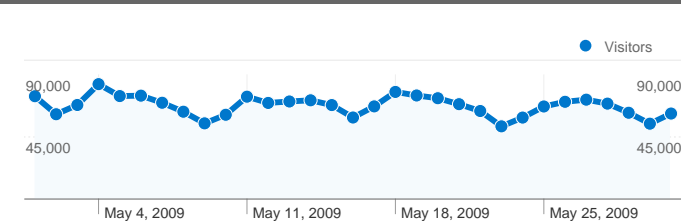

Site Usage

2,885,930 Visits

47.71% Bounce Rate

12,556,701 Pageviews

00:07:12 Avg. Time on Site

4.35 Pages/Visit

46.68% % New Visits

Visitors Overview

 **2,885,930** Visits

 **1,484,522** Absolute Unique Visitors

 **12,556,701** Pageviews

 **4.35** Average Pageviews

 **00:07:12** Time on Site

 **47.71%** Bounce Rate

 **46.68%** New Visits

Technical Profile

Site Usage

Visits	Pages/Visit	Avg. Time on Site	% New Visits	Bounce Rate	
2,885,930 % of Site Total: 100.00%	4.35 Site Avg: 4.35 (0.00%)	00:07:12 Site Avg: 00:07:12 (0.00%)	46.84% Site Avg: 46.68% (0.33%)	47.71% Site Avg: 47.71% (0.00%)	
Country/Territory	Visits	Pages/Visit	Avg. Time on Site	% New Visits	Bounce Rate
United States	1,757,067	4.38	00:07:06	46.58%	47.24%
United Kingdom	303,938	5.07	00:08:48	41.68%	41.94%
Canada	200,165	4.96	00:07:56	41.33%	42.67%
Australia	102,665	4.62	00:08:53	40.97%	43.83%
Netherlands	34,953	4.32	00:07:06	39.96%	43.06%
Germany	33,587	4.14	00:06:48	46.42%	49.81%
India	24,722	2.24	00:03:20	81.28%	72.51%
Sweden	21,049	4.73	00:07:58	36.15%	43.55%
Norway	20,200	5.28	00:11:55	33.00%	38.95%

France	19,904	2.88	00:04:11	63.17%	63.06%
					1 - 10 of 220

Pages on this site were viewed a total of 12,556,701 times

 **12,556,701** Pageviews

 **9,052,996** Unique Views

 **47.71%** Bounce Rate

Top Content