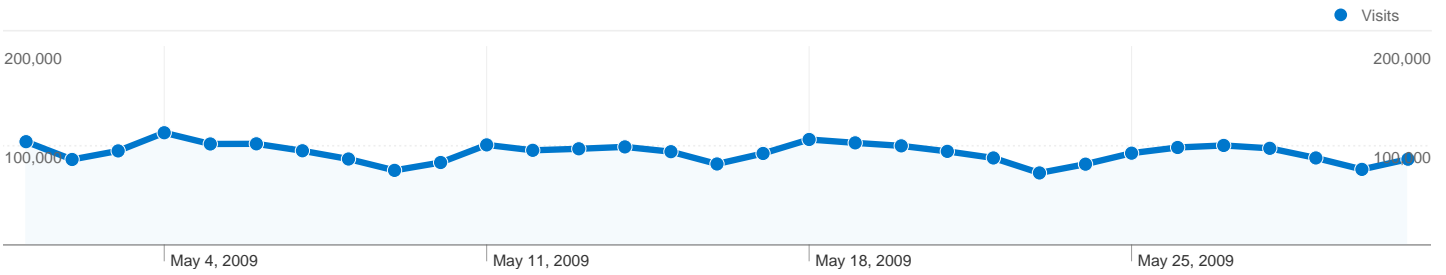

All traffic sources sent a total of 2,885,930 visits

- 31.91% Direct Traffic
- 13.86% Referring Sites
- 54.20% Search Engines

- **Search Engines**
  1,564,090.00 (54.20%)
- **Direct Traffic**
  920,952.00 (31.91%)
- **Referring Sites**
  400,057.00 (13.86%)
- **Other**
  831 (0.03%)

Top Traffic Sources

Sources	Visits	% visits
google (organic)	1,388,667	48.12%
(direct) ((none))	920,952	31.91%
yahoo (organic)	104,476	3.62%
abovetopsecret.com (referral)	84,807	2.94%
belowtopsecret.com (referral)	29,503	1.02%

Keywords	Visits	% visits
above top secret	102,850	6.64%
abovetopsecret	46,603	3.01%
ats	32,720	2.11%
abovetopsecret.com	11,841	0.76%
conspiracy theories	9,919	0.64%