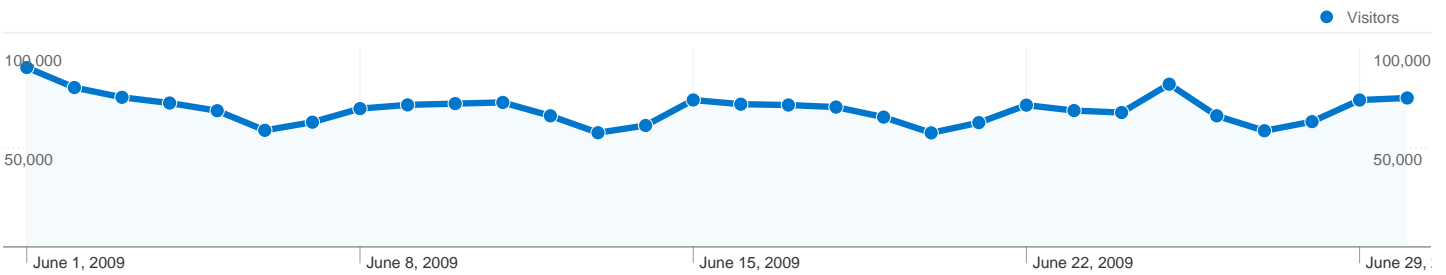

1,453,906 people visited this site

2,936,793 Visits

1,453,906 Absolute Unique Visitors

13,106,957 Pageviews

4.46 Average Pageviews

00:07:31 Time on Site

46.31% Bounce Rate

44.87% New Visits

Technical Profile

Browser	Visits	% visits	Connection Speed	Visits	% visits
Internet Explorer	1,314,504	44.76%	Cable	1,130,407	38.49%
Firefox	1,176,321	40.05%	DSL	848,119	28.88%
Safari	229,088	7.80%	Unknown	684,421	23.31%
Chrome	115,427	3.93%	T1	187,656	6.39%
Opera	56,005	1.91%	Dialup	64,381	2.19%