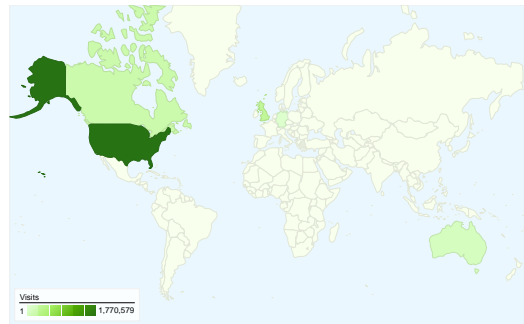

Site Usage

2,936,793 Visits

46.31% Bounce Rate

13,106,957 Pageviews

00:07:31 Avg. Time on Site

4.46 Pages/Visit

44.87% % New Visits

Visitors Overview

Visitors
1,453,906

Map Overlay world

Traffic Sources Overview

- **Search Engines**
1,543,157.00 (52.55%)
- **Direct Traffic**
968,401.00 (32.97%)
- **Referring Sites**
424,687.00 (14.46%)
- **Other**
548 (0.02%)

All traffic sources sent a total of 2,936,793 visits

- 32.97%** Direct Traffic
- 14.46%** Referring Sites
- 52.55%** Search Engines

- Search Engines**
1,543,157.00 (52.55%)
- Direct Traffic**
968,401.00 (32.97%)
- Referring Sites**
424,687.00 (14.46%)
- Other**
548 (0.02%)

Site Usage

Country/Territory	Visits	Pages/Visit	Avg. Time on Site	% New Visits	Bounce Rate
United States	1,770,579	4.50	00:07:27	44.51%	45.57%
United Kingdom	315,200	5.09	00:08:56	40.48%	41.20%
Canada	208,320	4.83	00:07:52	40.16%	41.92%
Australia	106,230	5.07	00:09:38	40.88%	43.23%
Germany	37,803	4.12	00:06:18	47.60%	51.32%
Netherlands	34,166	4.42	00:07:12	36.69%	42.05%
India	27,888	2.27	00:03:17	80.12%	71.40%
Sweden	21,897	4.48	00:08:04	34.73%	43.77%
New Zealand	21,126	5.31	00:08:33	37.06%	44.07%