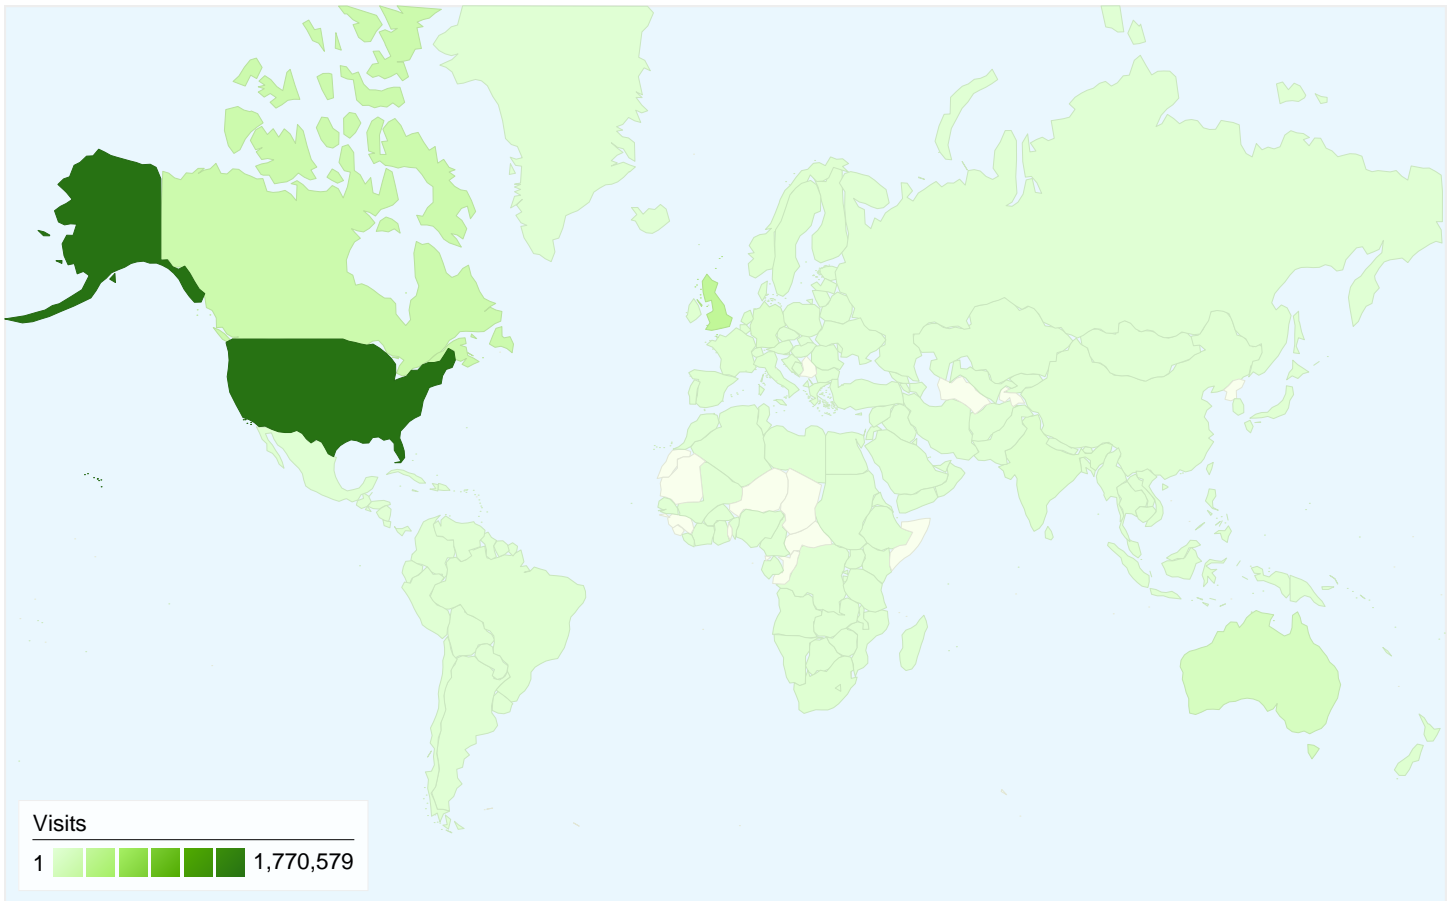

2,936,793 visits came from 218 countries/territories

Site Usage

Country/Territory	Visits	Pages/Visit	Avg. Time on Site	% New Visits	Bounce Rate
United States	1,770,579	4.50	00:07:27	44.51%	45.57%
United Kingdom	315,200	5.09	00:08:56	40.48%	41.20%
Canada	208,320	4.83	00:07:52	40.16%	41.92%
Australia	106,230	5.07	00:09:38	40.88%	43.23%
Germany	37,803	4.12	00:06:18	47.60%	51.32%
Netherlands	34,166	4.42	00:07:12	36.69%	42.05%
India	27,888	2.27	00:03:17	80.12%	71.40%
Sweden	21,897	4.48	00:08:04	34.73%	43.77%
New Zealand	21,126	5.31	00:08:33	37.06%	44.07%