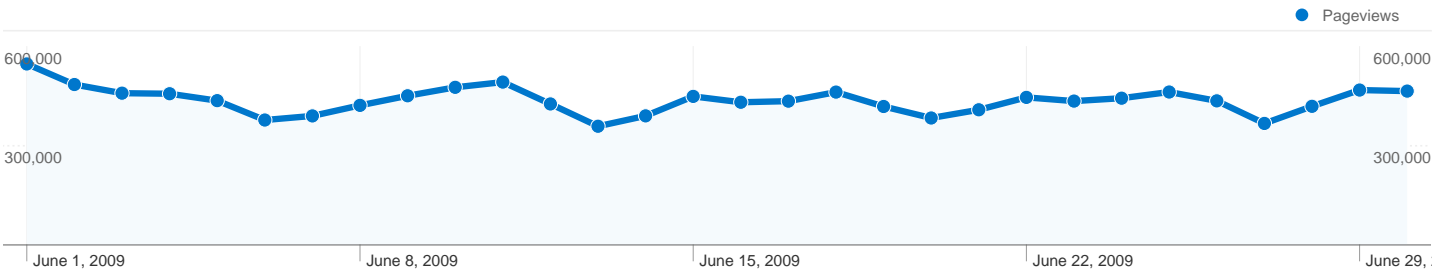

Pages on this site were viewed a total of 13,106,957 times

13,106,957 Pageviews

9,519,964 Unique Views

46.31% Bounce Rate

Top Content

Pages	Pageviews	% Pageviews
/	2,011,601	15.51%
/forum/today.php	963,785	7.43%
/forum/	345,612	2.67%
/forum/myats.php	285,386	2.20%
/forum/19/pg1/srtpages	148,384	1.14%