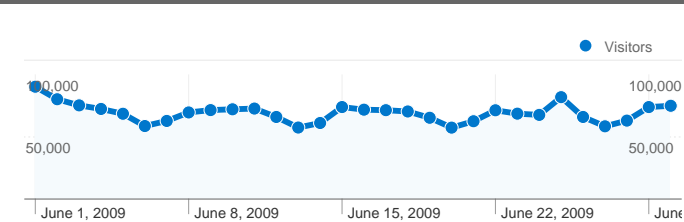

Site Usage

2,936,793 Visits

46.31% Bounce Rate

13,106,957 Pageviews

00:07:31 Avg. Time on Site

4.46 Pages/Visit

44.87% % New Visits

Visitors Overview

2,936,793 Visits

1,453,906 Absolute Unique Visitors

13,106,957 Pageviews

4.46 Average Pageviews

00:07:31 Time on Site

46.31% Bounce Rate

44.87% New Visits

Technical Profile

All traffic sources sent a total of 2,936,793 visits

- 32.97%** Direct Traffic
- 14.46%** Referring Sites
- 52.55%** Search Engines

- Search Engines**
1,543,157.00 (52.55%)
- Direct Traffic**
968,401.00 (32.97%)
- Referring Sites**
424,687.00 (14.46%)
- Other**
548 (0.02%)

Site Usage

Country/Territory	Visits	Pages/Visit	Avg. Time on Site	% New Visits	Bounce Rate
United States	1,770,579	4.50	00:07:27	44.51%	45.57%
United Kingdom	315,200	5.09	00:08:56	40.48%	41.20%
Canada	208,320	4.83	00:07:52	40.16%	41.92%
Australia	106,230	5.07	00:09:38	40.88%	43.23%
Germany	37,803	4.12	00:06:18	47.60%	51.32%
Netherlands	34,166	4.42	00:07:12	36.69%	42.05%
India	27,888	2.27	00:03:17	80.12%	71.40%
Sweden	21,897	4.48	00:08:04	34.73%	43.77%
New Zealand	21,126	5.31	00:08:33	37.06%	44.07%