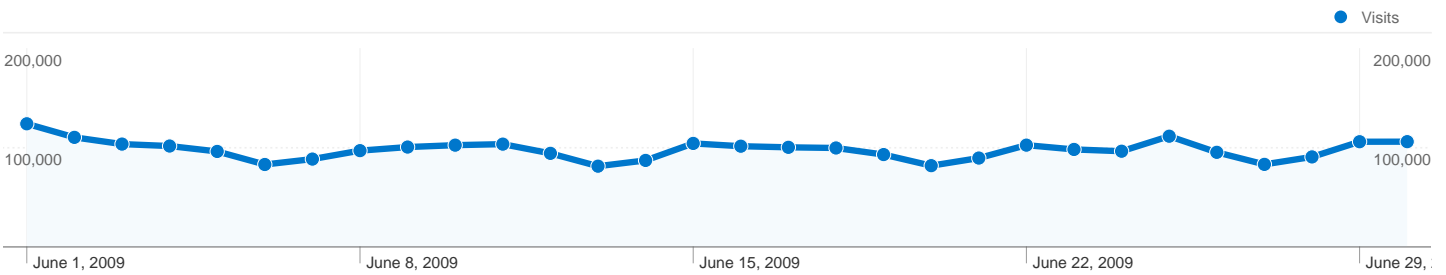

All traffic sources sent a total of 2,936,793 visits

- **32.97%** Direct Traffic
- **14.46%** Referring Sites
- **52.55%** Search Engines

- **Search Engines**
  1,543,157.00 (52.55%)
- **Direct Traffic**
  968,401.00 (32.97%)
- **Referring Sites**
  424,687.00 (14.46%)
- **Other**
  548 (0.02%)

Top Traffic Sources

Sources	Visits	% visits
google (organic)	1,375,375	46.83%
(direct) ((none))	968,401	32.97%
yahoo (organic)	104,504	3.56%
abovetopsecret.com (referral)	95,162	3.24%
belowtopsecret.com (referral)	28,399	0.97%

Keywords	Visits	% visits
above top secret	111,891	7.25%
abovetopsecret	47,744	3.09%
ats	37,084	2.40%
conspiracy theories	13,489	0.87%
abovetopsecret.com	12,976	0.84%