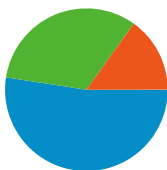

Traffic Sources Overview

- **Search Engines**
  1,683,721.00 (52.43%)
- **Direct Traffic**
  1,043,046.00 (32.48%)
- **Referring Sites**
  484,084.00 (15.07%)
- **Other**
  676 (0.02%)

Content Overview

Pages	Pageviews	% Pageviews
/	2,148,524	15.55%
/forum/today.php	990,397	7.17%
/forum/	374,999	2.71%
/forum/myats.php	300,138	2.17%
/forum/19/pg1/srtpages	152,309	1.10%