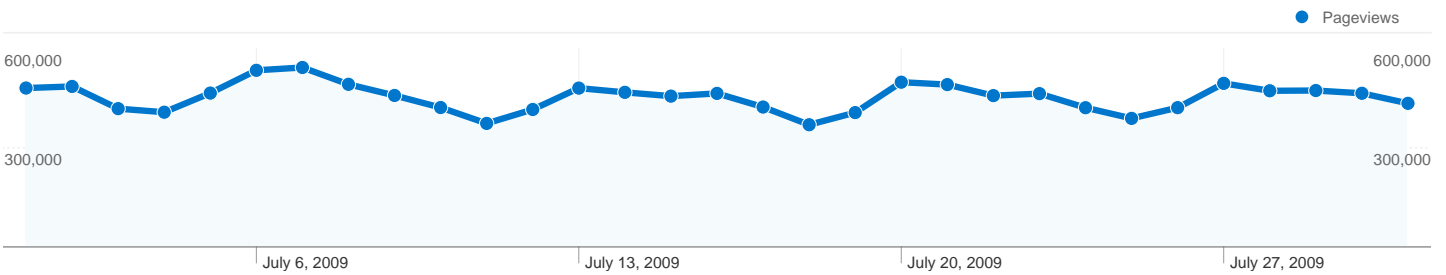

Pages on this site were viewed a total of 14,045,565 times

14,045,565 Pageviews

10,207,974 Unique Views

47.03% Bounce Rate

Top Content

Pages	Pageviews	% Pageviews
/	2,148,524	15.55%
/forum/today.php	990,397	7.17%
/forum/	374,999	2.71%
/forum/myats.php	300,138	2.17%
/forum/19/pg1/srtpages	152,309	1.10%