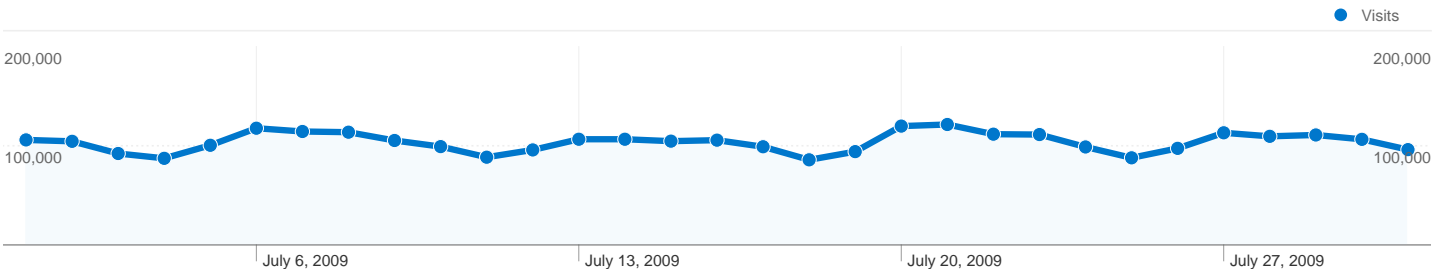

All traffic sources sent a total of 3,211,527 visits

- **32.48%** Direct Traffic
- **15.07%** Referring Sites
- **52.43%** Search Engines

- **Search Engines**
  1,683,721.00 (52.43%)
- **Direct Traffic**
  1,043,046.00 (32.48%)
- **Referring Sites**
  484,084.00 (15.07%)
- **Other**
  676 (0.02%)

Top Traffic Sources

Sources	Visits	% visits
google (organic)	1,491,350	46.44%
(direct) ((none))	1,043,046	32.48%
abovetopsecret.com (referral)	114,663	3.57%
yahoo (organic)	113,713	3.54%
images.google.com (referral)	35,692	1.11%

Keywords	Visits	% visits
above top secret	119,977	7.27%
abovetopsecret	50,307	3.05%
ats	43,896	2.66%
conspiracy theories	18,320	1.11%
abovetopsecret.com	12,738	0.77%