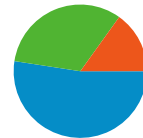

- **Search Engines**
  1,683,721.00 (52.43%)
- **Direct Traffic**
  1,043,046.00 (32.48%)
- **Referring Sites**
  484,084.00 (15.07%)
- **Other**
  676 (0.02%)

Top Traffic Sources

Sources	Visits	% visits
google (organic)	1,491,350	46.44%
(direct) ((none))	1,043,046	32.48%
abovetopsecret.com (referral)	114,663	3.57%
yahoo (organic)	113,713	3.54%
images.google.com (referral)	35,692	1.11%

Keywords	Visits	% visits
above top secret	119,977	7.27%
abovetopsecret	50,307	3.05%
ats	43,896	2.66%
conspiracy theories	18,320	1.11%
abovetopsecret.com	12,738	0.77%