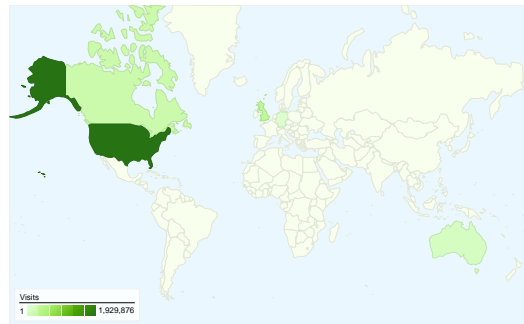

Map Overlay world

Traffic Sources Overview

- **Search Engines**
  1,683,721.00 (52.43%)
- **Direct Traffic**
  1,043,046.00 (32.48%)
- **Referring Sites**
  484,084.00 (15.07%)
- **Other**
  676 (0.02%)

Content Overview

Pages	Pageviews	% Pageviews
/	2,148,524	15.55%
/forum/today.php	990,397	7.17%
/forum/	374,999	2.71%
/forum/myats.php	300,138	2.17%
/forum/19/pg1/srtpages	152,309	1.10%