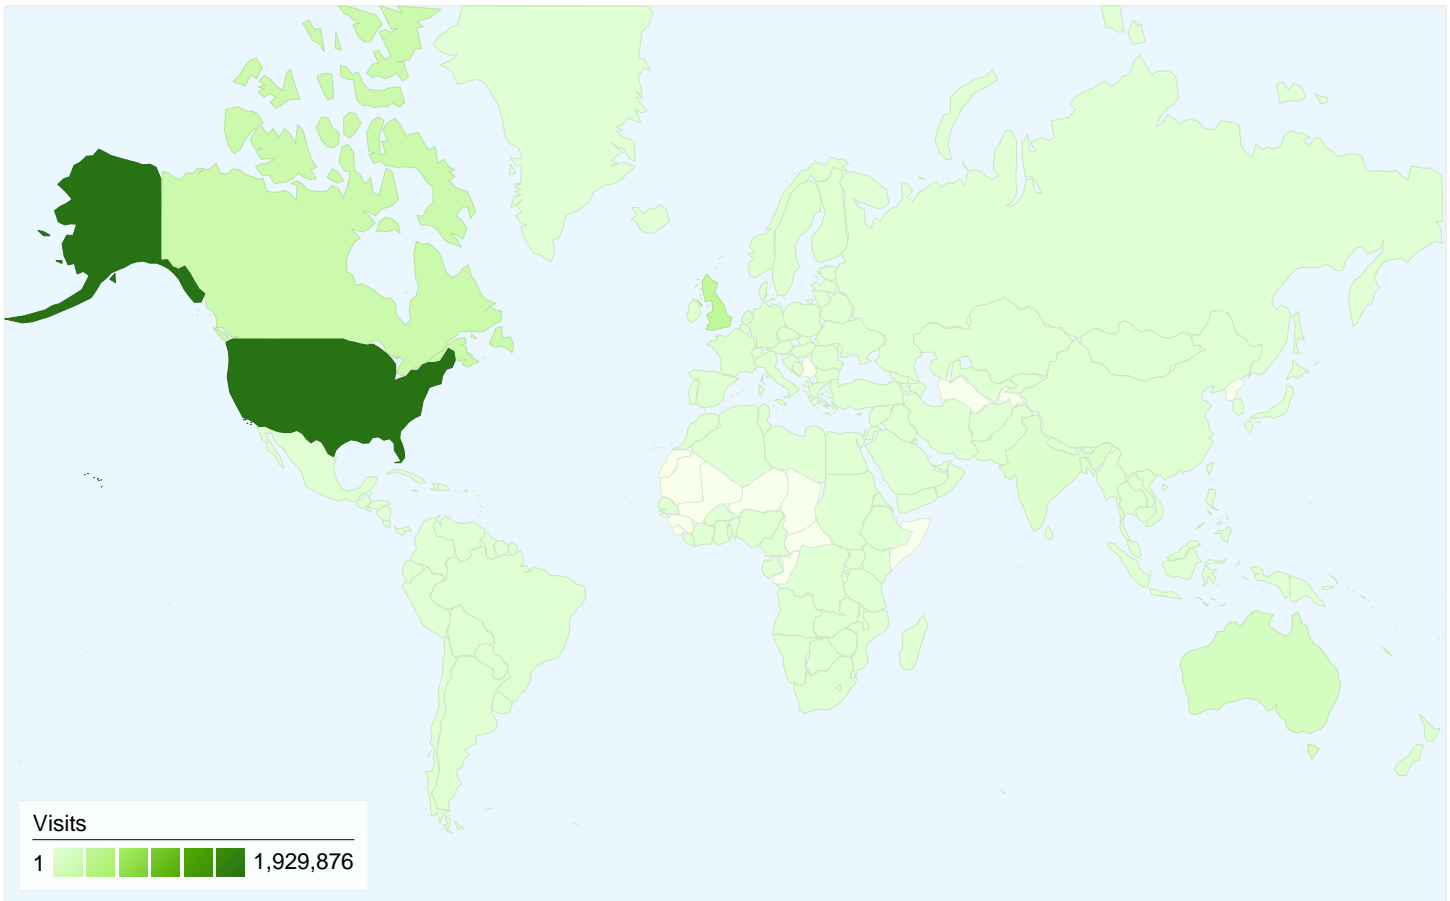

## Visitors Overview

**Visitors**  
**1,592,528**

**All traffic sources sent a total of 3,211,527 visits**

-  **32.48%** Direct Traffic
-  **15.07%** Referring Sites
-  **52.43%** Search Engines

-  **Search Engines**  
1,683,721.00 (52.43%)
-  **Direct Traffic**  
1,043,046.00 (32.48%)
-  **Referring Sites**  
484,084.00 (15.07%)
-  **Other**  
676 (0.02%)

## Top Traffic Sources

Sources	Visits	% visits
google (organic)	1,491,350	46.44%
(direct) ((none))	1,043,046	32.48%
abovetopsecret.com (referral)	114,663	3.57%
yahoo (organic)	113,713	3.54%
images.google.com (referral)	35,692	1.11%

## 3,211,527 visits came from 226 countries/territories