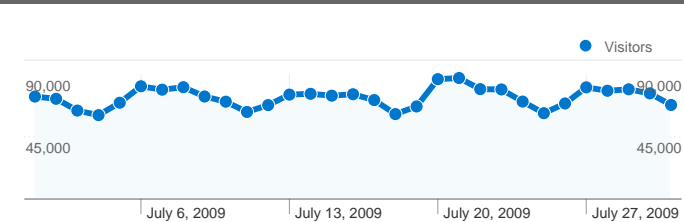

## Site Usage

**3,211,527** Visits

**47.03%** Bounce Rate

**14,045,565** Pageviews

**00:07:18** Avg. Time on Site

**4.37** Pages/Visit

**45.04%** % New Visits

## Visitors Overview

**Visitors**  
**1,592,528**

## 3,211,527 visits came from 226 countries/territories

France	<b>21,448</b>	2.91	00:04:32	63.45%	62.23%
					1 - 10 of 226

**Pages on this site were viewed a total of 14,045,565 times**

**14,045,565** Pageviews

**10,207,974** Unique Views

**47.03%** Bounce Rate