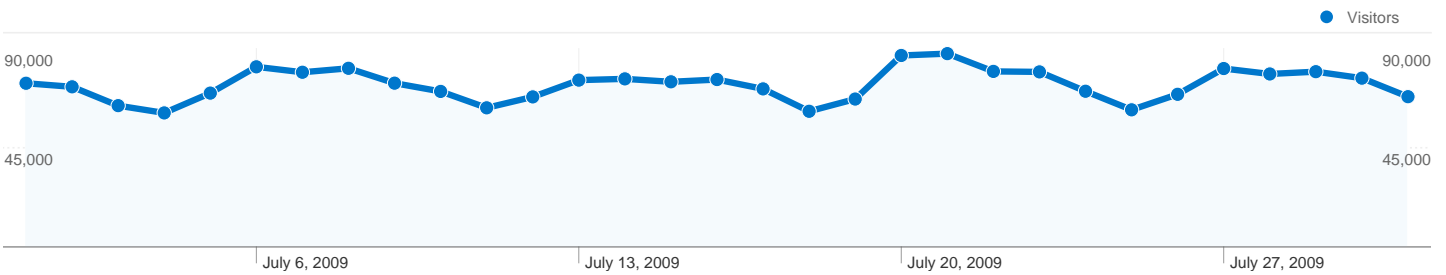

1,592,528 people visited this site

- **3,211,527** Visits
- **1,592,528** Absolute Unique Visitors
- **14,045,565** Pageviews
- **4.37** Average Pageviews
- **00:07:18** Time on Site
- **47.03%** Bounce Rate
- **45.04%** New Visits

Technical Profile

Browser	Visits	% visits	Connection Speed	Visits	% visits
Internet Explorer	1,414,330	44.04%	Cable	1,246,266	38.81%
Firefox	1,284,230	39.99%	DSL	939,051	29.24%
Safari	266,148	8.29%	Unknown	736,166	22.92%
Chrome	135,101	4.21%	T1	198,501	6.18%
Opera	59,186	1.84%	Dialup	68,822	2.14%