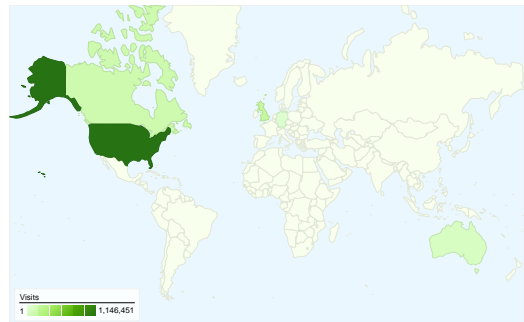

Map Overlay world