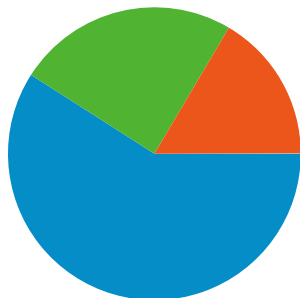

Traffic Sources Overview

- **Search Engines**
  1,060,230 (59.05%)
- **Direct Traffic**
  439,001 (24.45%)
- **Referring Sites**
  295,698 (16.47%)
- **Other**
  575 (0.03%)

Content Overview

Pages	Pageviews	% Pageviews
/	829,175	10.00%
/forum/today.php	526,522	6.35%
/forum/	308,669	3.72%
/forum/myats.php	163,283	1.97%
/forum/19/pg1/srtpages	148,914	1.80%