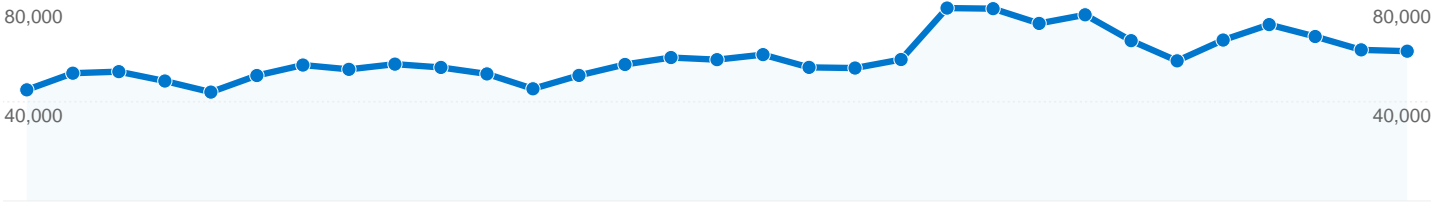

All traffic sources sent a total of 1,795,504 visits

- 24.45% Direct Traffic
- 16.47% Referring Sites
- 59.05% Search Engines