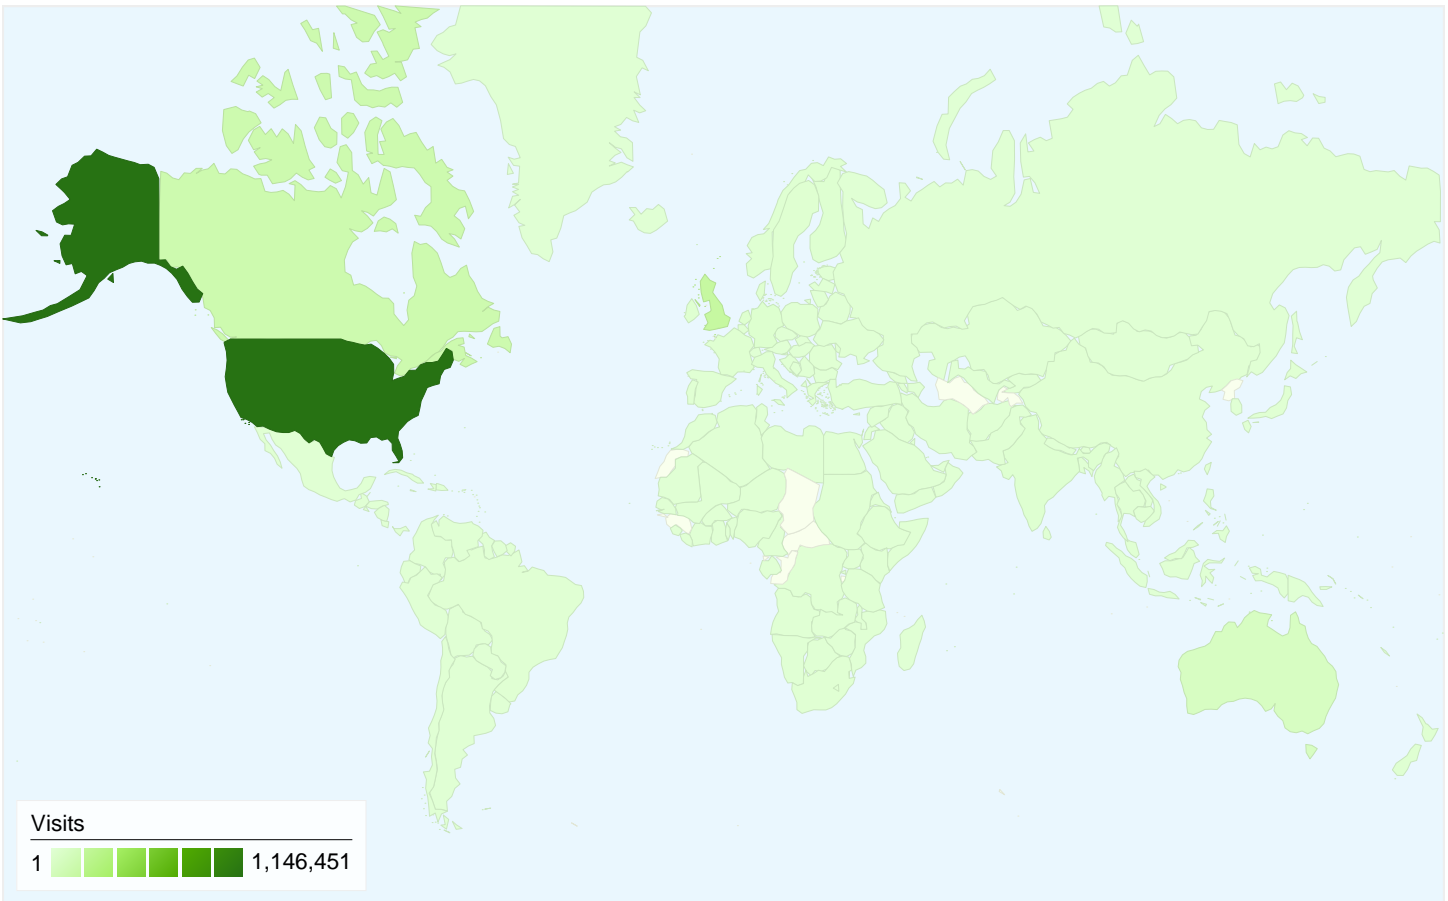

## Visitors Overview

**Visitors**  
**1,052,455**

## Traffic Sources Overview

- **Search Engines**  
1,060,230 (59.05%)
- **Direct Traffic**  
439,001 (24.45%)
- **Referring Sites**  
295,698 (16.47%)
- **Other**  
575 (0.03%)

All traffic sources sent a total of 1,795,504 visits

-  24.45% Direct Traffic
-  16.47% Referring Sites
-  59.05% Search Engines

## 1,795,504 visits came from 211 countries/territories