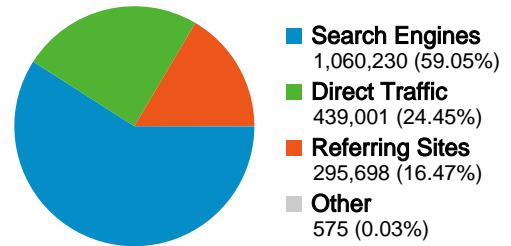

## Traffic Sources Overview

- **Search Engines**  
1,060,230 (59.05%)
- **Direct Traffic**  
439,001 (24.45%)
- **Referring Sites**  
295,698 (16.47%)
- **Other**  
575 (0.03%)

-  **1,795,504** Visits
-  **1,052,455** Absolute Unique Visitors
-  **8,293,838** Pageviews
-  **4.62** Average Pageviews
-  **00:07:09** Time on Site
-  **50.07%** Bounce Rate
-  **54.61%** New Visits

All traffic sources sent a total of 1,795,504 visits

-  24.45% Direct Traffic
-  16.47% Referring Sites
-  59.05% Search Engines