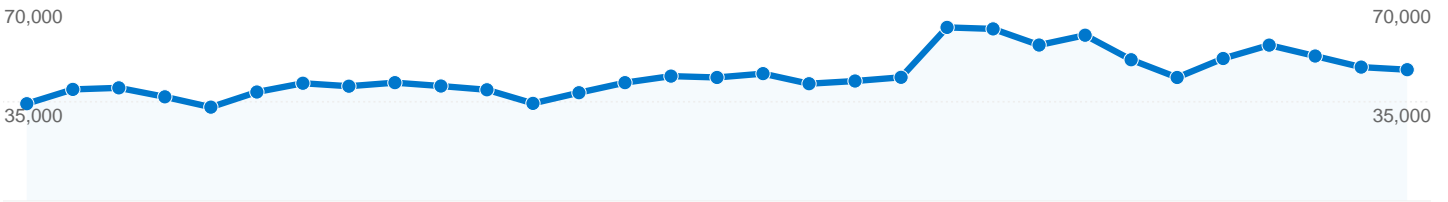

1,052,455 people visited this site

- **1,795,504** Visits
- **1,052,455** Absolute Unique Visitors
- **8,293,838** Pageviews
- **4.62** Average Pageviews
- **00:07:09** Time on Site
- **50.07%** Bounce Rate
- **54.61%** New Visits

Technical Profile

Browser	Visits	% visits	Connection Speed	Visits	% visits
Internet Explorer	1,044,568	58.18%	Cable	649,405	36.17%
Firefox	605,042	33.70%	DSL	490,237	27.30%
Safari	79,756	4.44%	Unknown	430,135	23.96%
Opera	35,260	1.96%	T1	134,025	7.46%
Mozilla	16,198	0.90%	Dialup	66,556	3.71%